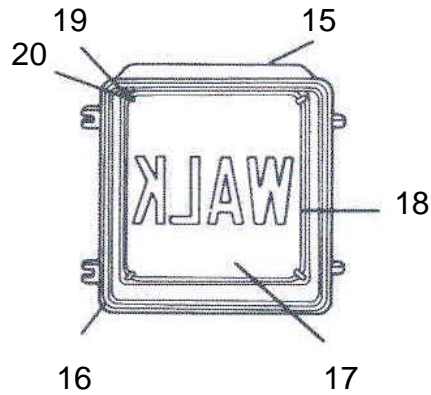

Sustainable Solutions for Traffic Technologies

Traffic Signals

Replacement parts for 12" Polycarbonate Pedestrian and lane Control Signals

12 Inch

Section connectors and terminal block

Bulb receptacle and reflector parts

Item	Description	Catalogue number
1	Body"	0700431
2	Eye bolt, wing nut, and washer assembly	TL4119
3	3/16" x 1" groove pin for eye bolt and door	0700478
4	Groove pin, top	11C02-018D24
5	Grove pin, bottom	11C02-018D12
6	Bolt assembly for connecting sections	0700127
7	Terminal block, 5 position	20U30-005
8	Spring Wire bale	0700012
9	Receptacle and lead assembly black and white wires	0700620B
	Receptacle and lead assembly red and white wires	0700620R
	Receptacle and lead assembly yellow and white wires	0700620Y
	Receptacle and lead assembly green and white wires	0700620G
10	Receptacle gasket	013G51-1395
11	Alzak aluminum reflector assembly	070004
12	Reflector gasket	013G51-1399
13	Reflector retaining ring	0700455
14	Reflector spring	0700013

Item	Description	Catalogue number
15	Door assembly	0700590
16	Door gasket	0700477-12
17	Lens	See visors & lenses sheet for listing
18	Lens Gasket	0700286
19	Lens clip	0700014
20	Lens clip screw	10A08-019D08
21	Visor	See visors & lenses sheet for listing
22	Visor screw	10H26-013D12