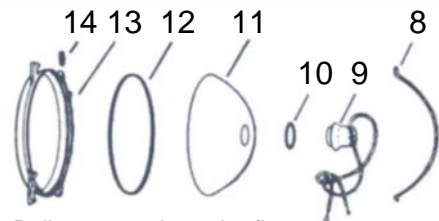

Sustainable Solutions for Traffic Technologies

Traffic Signals

Replacement parts for 12" Polycarbonate Pedestrian and lane Control Signals

12 Inch

Section connectors and terminal block

Bulb receptacle and reflector parts

Item	Description	Catalogue number
1	Body"	0700431
2	Eye bolt, wing nut, and washer assembly	TL4119
3	3/16" x 1" groove pin for eye bolt and door	0700478
4	Groove pin, top	11C02-018D24
5	Grove pin, bottom	11C02-018D12
6	Bolt assembly for connecting sections	0700127
7	Terminal block, 5 position	20U30-005
8	Spring Wire bale	0700012
9	Receptacle and lead assembly black and white wires	0700620B
	Receptacle and lead assembly red and white wires	0700620R
	Receptacle and lead assembly yellow and white wires	0700620Y
	Receptacle and lead assembly green and white wires	0700620G
10	Receptacle gasket	013G51-1395
11	Alzak aluminum reflector assembly	070004
12	Reflector gasket	013G51-1399
13	Reflector retaining ring	0700455
14	Reflector spring	0700013