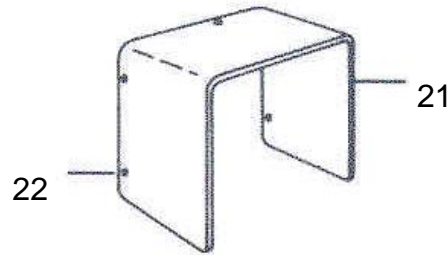

Sustainable Solutions for Traffic Technologies

Traffic Signals

Replacement parts for 12" Polycarbonate Pedestrian and lane Control Signals

12 Inch

Section connectors and terminal block

Bulb receptacle and reflector parts

Item	Description	Catalogue number
1	Body"	0700431
2	Eye bolt, wing nut, and washer assembly	TL4119
3	3/16" x 1" groove pin for eye bolt and door	0700478
4	Groove pin, top	11C02-018D24
5	Grove pin, bottom	11C02-018D12
6	Bolt assembly for connecting sections	0700127
7	Terminal block, 5 position	20U30-005
8	Spring Wire bale	0700012
9	Receptacle and lead assembly black and white wires	0700620B
	Receptacle and lead assembly red and white wires	0700620R
	Receptacle and lead assembly yellow and white wires	0700620Y
	Receptacle and lead assembly green and white wires	0700620G
10	Receptacle gasket	013G51-1395
11	Alzak aluminum reflector assembly	070004
12	Reflector gasket	013G51-1399
13	Reflector retaining ring	0700455
14	Reflector spring	0700013