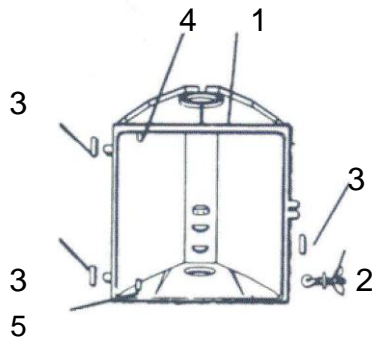

Sustainable Solutions for Traffic Technologies

Traffic Signals

Replacement parts for 12" Polycarbonate Pedestrian and lane Control Signals

12 Inch

Section connectors and terminal block

Bulb receptacle and reflector parts

Item	Description	Catalogue number
1	Body"	0700431
2	Eye bolt, wing nut, and washer assembly	TL4119
3	3/16" x 1" groove pin for eye bolt and door	0700478
4	Groove pin, top	11C02-018D24
5	Grove pin, bottom	11C02-018D12
6	Bolt assembly for connecting sections	0700127
7	Terminal block, 5 position	20U30-005
8	Spring Wire bale	0700012
9	Receptacle and lead assembly black and white wires	0700620B
	Receptacle and lead assembly red and white wires	0700620R
	Receptacle and lead assembly yellow and white wires	0700620Y
	Receptacle and lead assembly green and white wires	0700620G
10	Receptacle gasket	013G51-1395
11	Alzak aluminum reflector assembly	070004
12	Reflector gasket	013G51-1399
13	Reflector retaining ring	0700455
14	Reflector spring	0700013