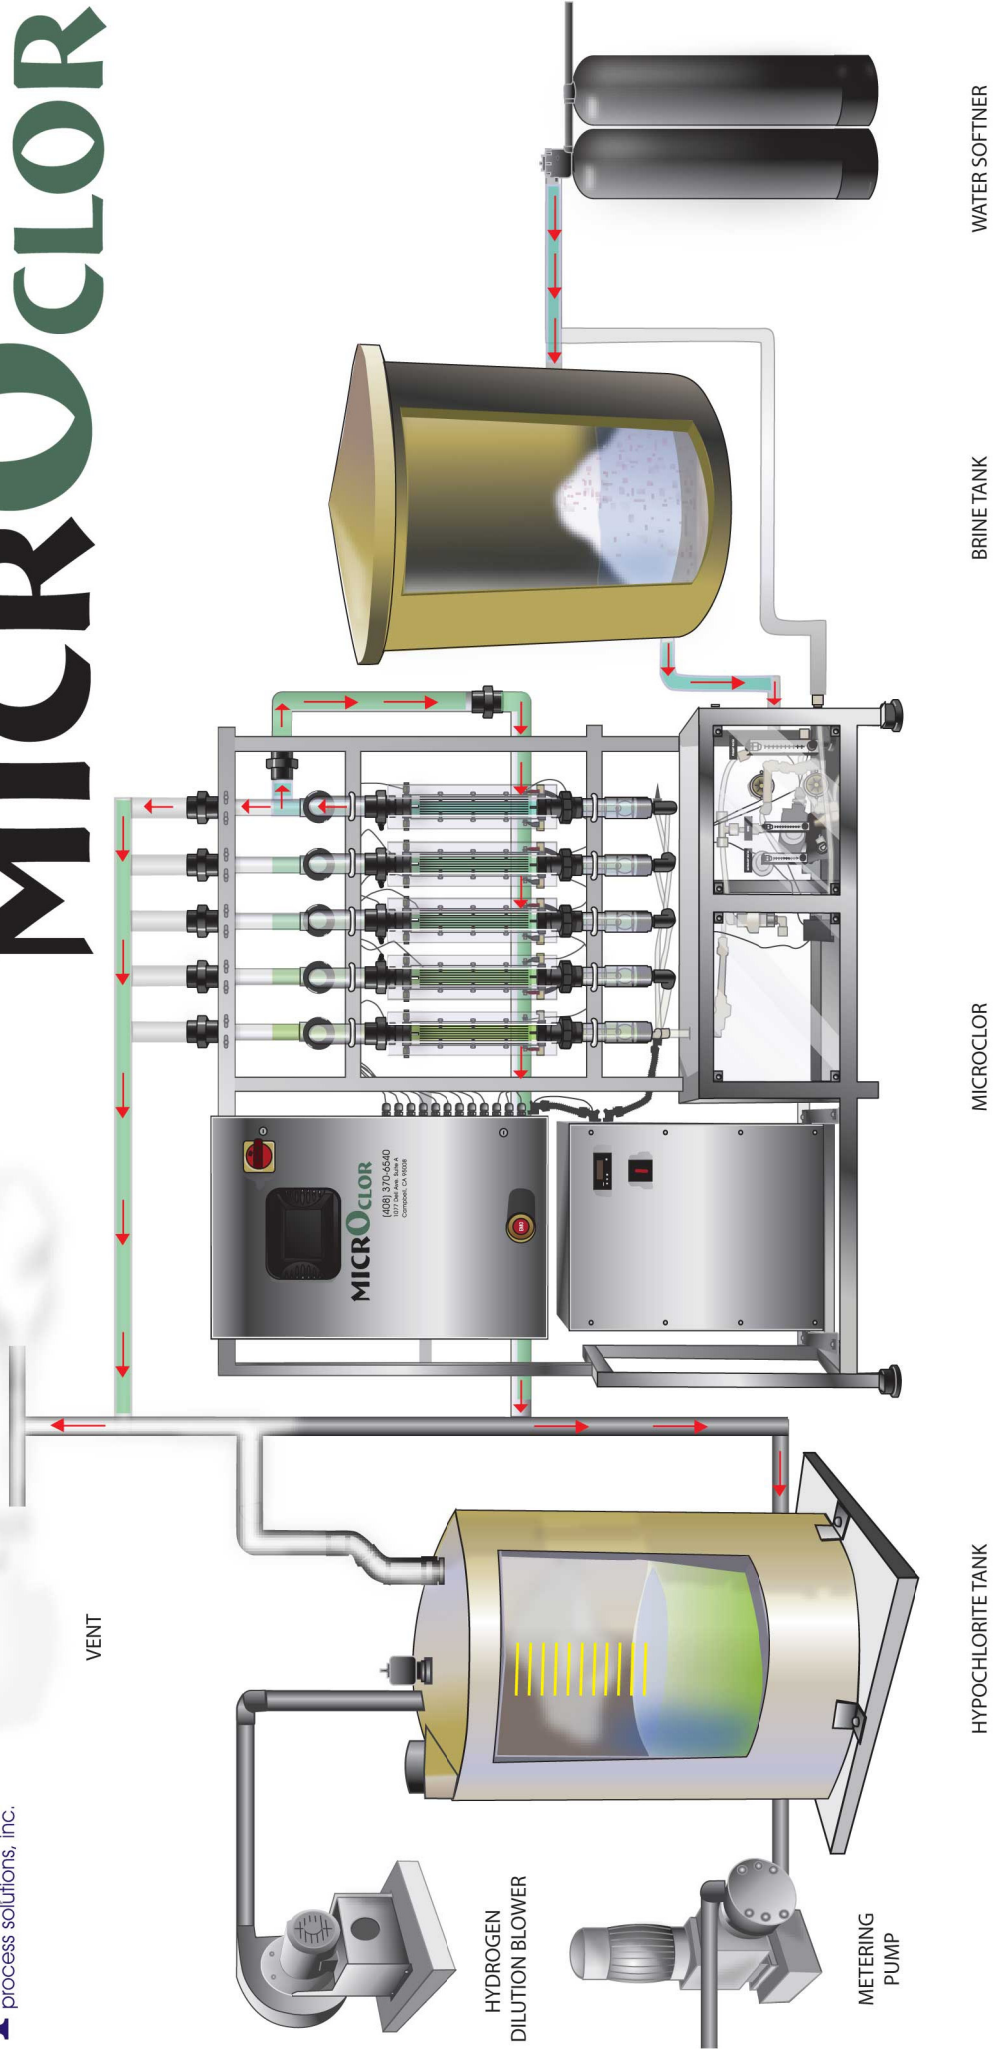

MICROclor

WATER SOFTNER

BRINE TANK

MICROclor

HYPOCHLORITE TANK

HYDROGEN
DILUTION
BLOWER

METERING
PUMP

VENT