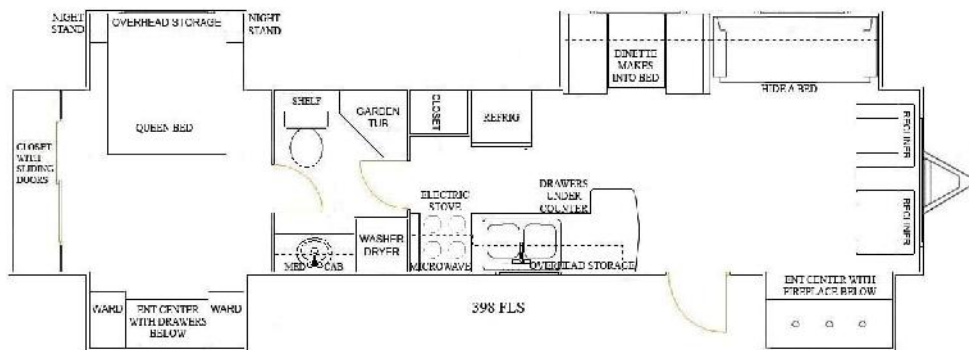

398 FLS

398 FLS Travel Trailer Specifications

Gross vehicle weight rating	13500
Dry hitch weight	1600
Unloaded vehicle weight	9290
Cargo carrying capacity	4210
Exterior length	44'
Exterior width	8'
Exterior height	11'
Fresh water system	42
Gray water holding tank	38
Black water holding tank	38
Refrigerator	6'
Propane tank LPG	15 gal