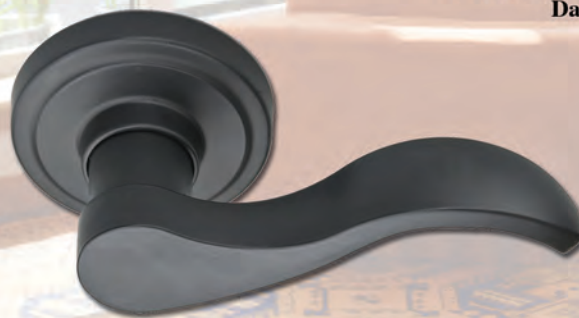

TWIN PEAKS VII 45000 SERIES
Matte Black

TWIN PEAKS LEVERS

DESCRIPTION	25000 SERIES CHROME	II 35000 SERIES LIFETIME PB	III 45000 SERIES ANTIQUÉ NICKEL	IV 55000 SERIES SATIN NICKEL	V 65000 SERIES ORB	VI 75000 SERIES DARK BRONZE	VII 45000 SERIES MATTE BLACK
Lever Passage (Reversible)	25188CH	LIF35103PB	45155AN	55115SN	65110B	75111DB	45144BLK
Lever Privacy (Reversible)	25288CH	LIF35203PB	45255AN	55215SN	65210B	75211DB	45244BLK
Lever Dummy (RH)	25388CHRT	LIF35303PBRT	45355ANRT	55315SNRT	65310BRT	75311DBRT	45344BLKRT
Lever Dummy (LH)	25388CHLT	LIF35303PBLT	45355ANLT	55315SNLT	65310BLT	75311DBLT	45344BLKLT
Lever Entry (RH)	25588CHRT	LIF35503PBRT	45555ANRT	55515SNRT	65510BRT	75511DBRT	45544BLKRT
Lever Entry (LH)	25588CHLT	LIF35503PBLT	45555ANLT	55515SNLT	65510BLT	75511DBLT	45544BLKLT
Handleset Trim (RH)	25988CHRT	LIF35903PBRT	45955ANRT	55915SNRT	65910BRT	75911DBRT	45944BLKRT
Handleset Trim (LH)	25988CHLT	LIF35903PBLT	45955ANLT	55915SNLT	65910BLT	75911DBLT	45944BLKLT