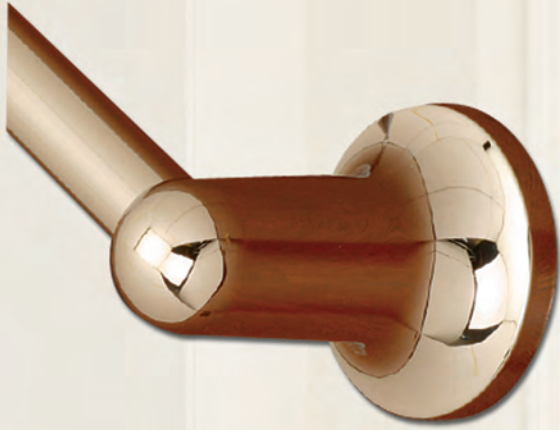

Finishes

Bath Accessories

2500 SERIES CHROME