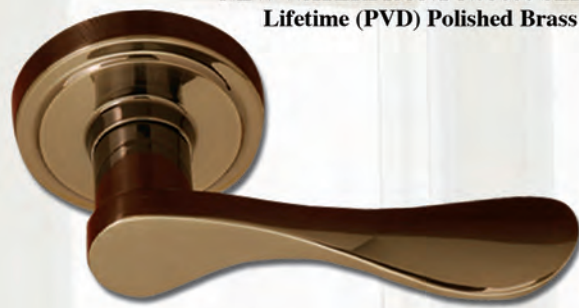

NEW WATERFRONT III N93000 SERIES
Antique Nickel