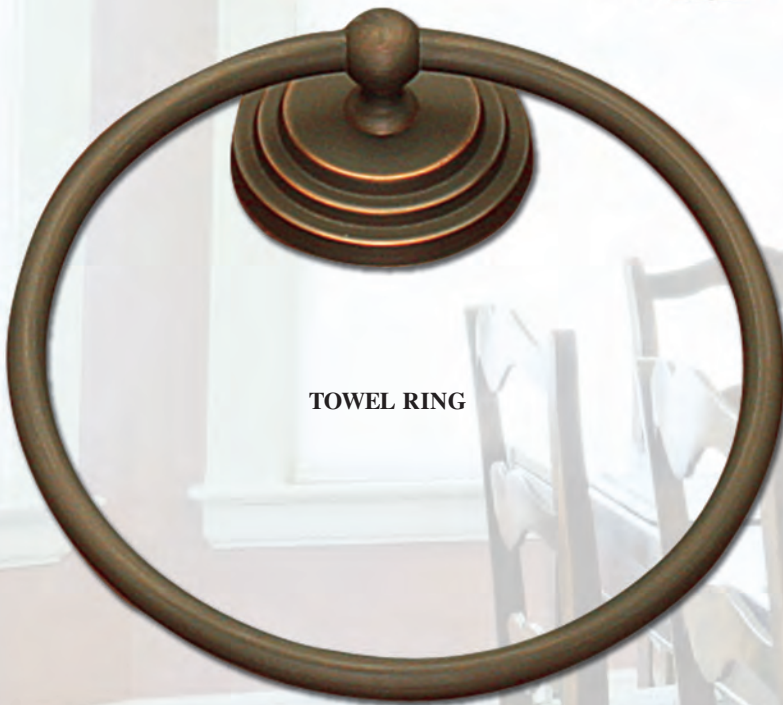

# Embarcadero Collection

Solid Brass

Embarcadero 3800 Series – Oil Rubbed Bronze

24" TOWEL BAR SET

PAPER HOLDER

TOWEL RING

DOUBLE ROBE HOOK

EURO PAPER HOLDER