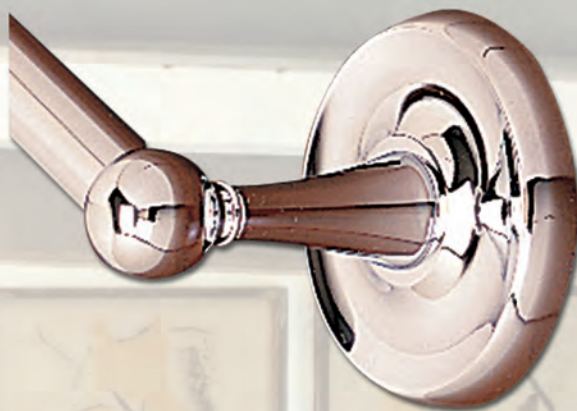

II 8600 SERIES CHROME