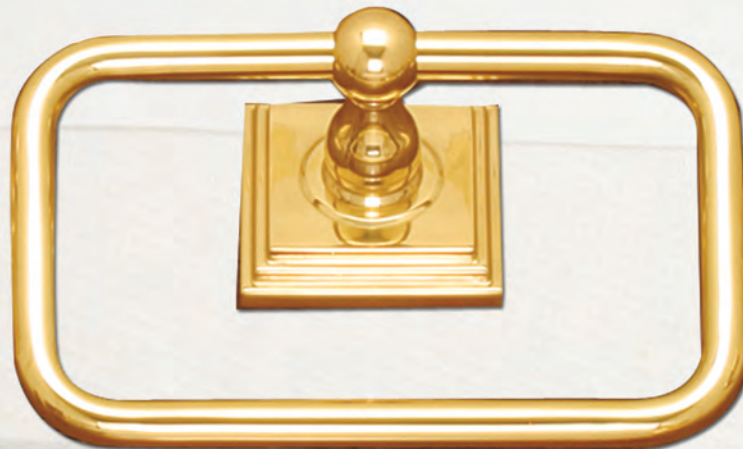

## Solid Brass

Union Square 4400 Series – Polished Brass

24" TOWEL BAR SET

PAPER HOLDER

DOUBLE ROBE HOOK

EURO PAPER HOLDER

TOWEL RING

**4400 SERIES POLISHED BRASS**