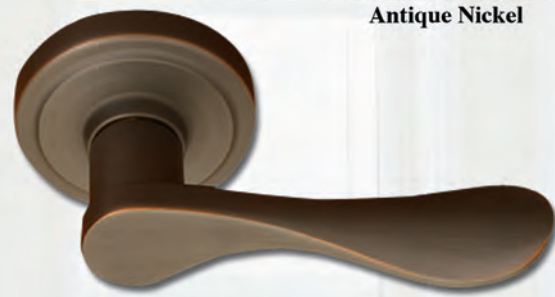

## New Waterfront

**NEW WATERFRONT N73000 SERIES**  
Lifetime (PVD) Polished Brass

**NEW WATERFRONT II N83000 SERIES**  
Chrome

**NEW WATERFRONT III N93000 SERIES**  
Antique Nickel

**NEW WATERFRONT IV N23000 SERIES**  
Satin Nickel