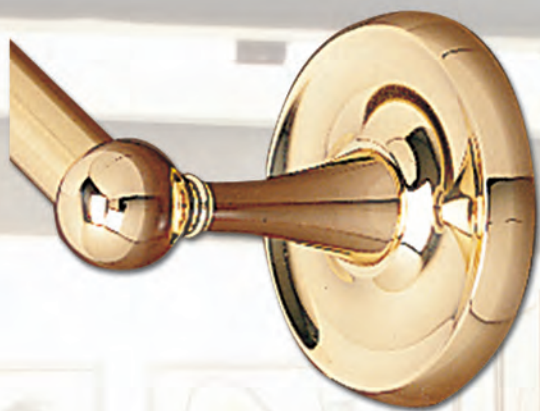

7600 SERIES POLISHED BRASS