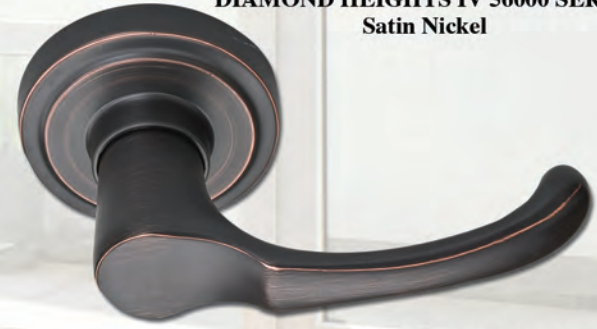

# Diamond Heights

**DIAMOND HEIGHTS 26000 SERIES**  
Lifetime (PVD) Polished Brass

**DIAMOND HEIGHTS II 36000 SERIES**  
Chrome

**DIAMOND HEIGHTS III 46000 SERIES**  
Antique Nickel

**DIAMOND HEIGHTS IV 56000 SERIES**  
Satin Nickel

**DIAMOND HEIGHTS V 06000 SERIES**  
Oil-Rubbed Bronze

**DIAMOND HEIGHTS VI 36000 SERIES**  
Dark Bronze

**DIAMOND HEIGHTS VII 46000 SERIES**  
Matte Black