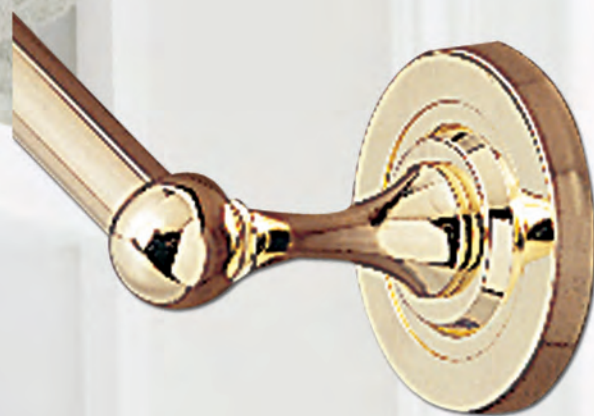

# South Beach Collection

South Beach III 7500 Series – Polished Brass

24" TOWEL BAR SET

TOWEL RING

DOUBLE ROBE HOOK

PAPER HOLDER

6500 SERIES WHITE

II 8500 SERIES CHROME