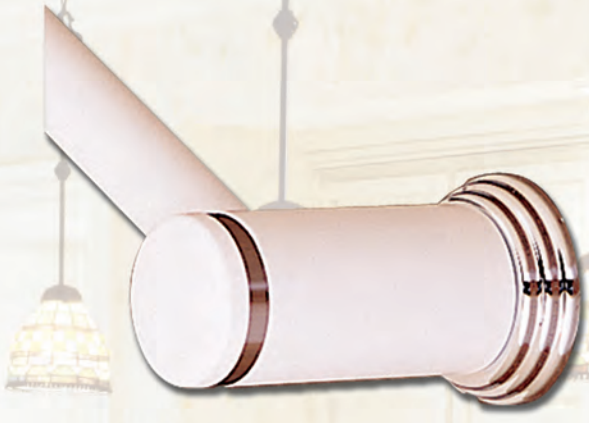

# Pacific Heights Collection

Pacific Heights II 1700 Series – Polished Chrome

24" TOWEL BAR SET

PAPER HOLDER

SINGLE ROBE HOOK

TOWEL RING

**1600 SERIES WHITE AND CHROME**

**II 1700 SERIES CHROME**