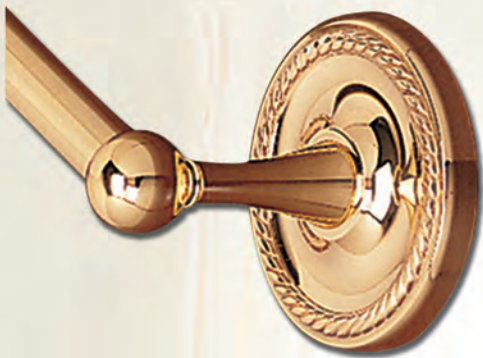

7700 SERIES POLISHED BRASS