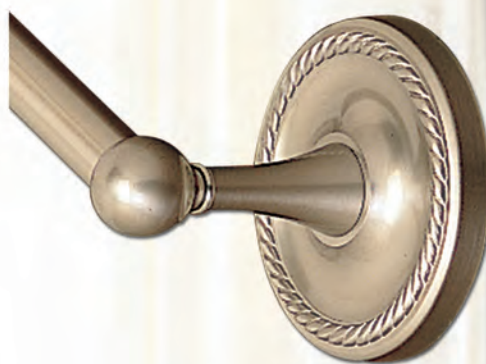

IV 6700 SERIES SATIN NICKEL

LAUREL HEIGHTS BATH ACCESSORIES

DESCRIPTION	7700 SERIES	II	III	IV
	POLISHED BRASS	8700 SERIES CHROME	9700 SERIES CHROME & BRASS	6700 SERIES SATIN NICKEL
18" Towel Bar Set	7718PB	8718	9718CB	6718SN
24" Towel Bar Set	7724PB	8724	9724CB	6724SN
32" Towel Bar Set	7732PB	8732	9732CB	6732SN
Double 24" Towel Bar	D7724DPB	D8724D	D9724DCB	D6724DSN
Paper Holder	7709PB	8709	9709CB	6709SN
Euro Paper Holder	7707PB	8707	9707CB	6707SN
Soap Holder w/Glass Dish	7706PB	8706	9706CB	6706SN
Tumble Holder w/Glass	7705PB	8705	9705CB	6705SN
Towel Ring	7704PB	8704	9704CB	6704SN
Double Robe Hook	7702PB	8702	9702CB	6702SN