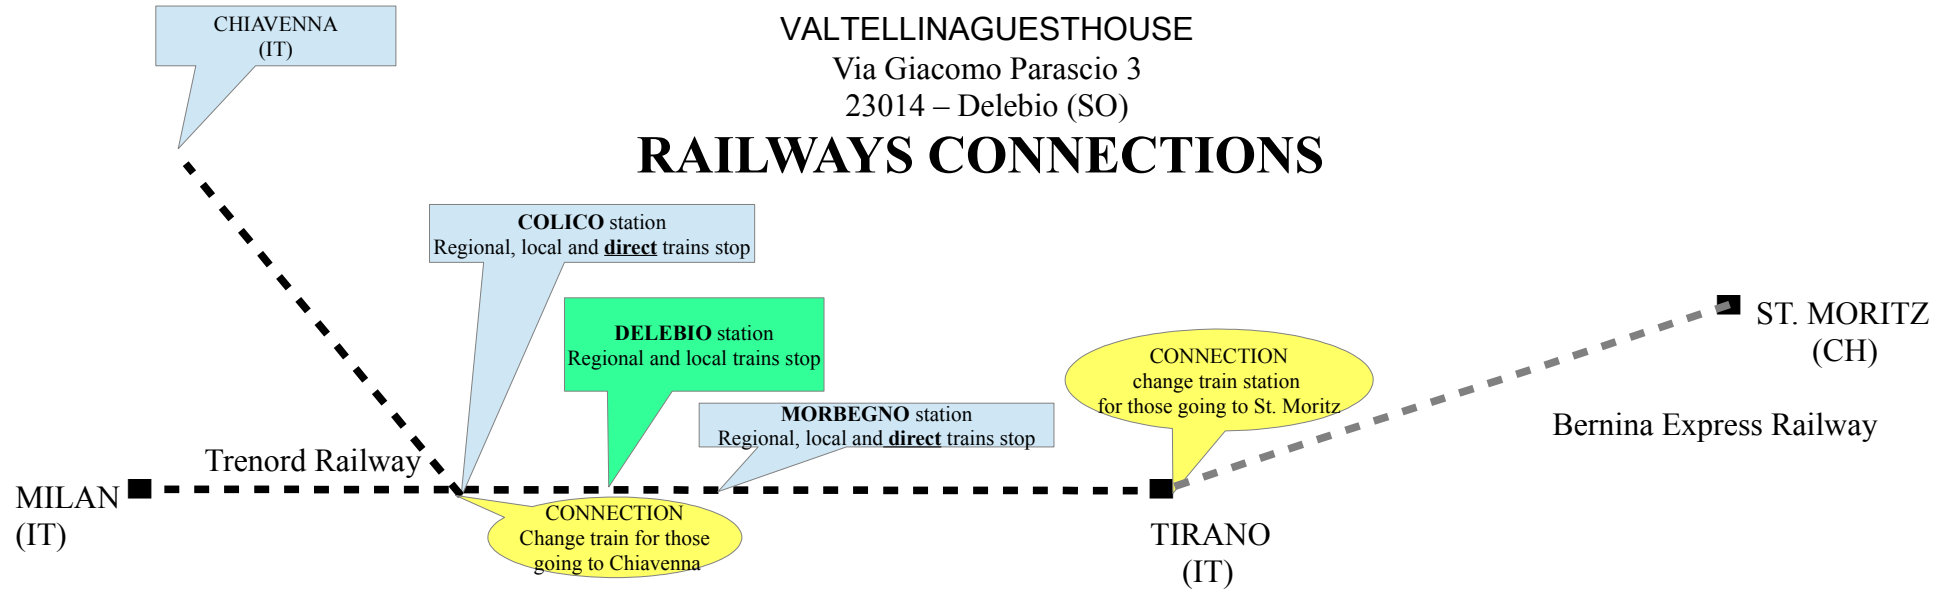

VALTELLINAGUESTHOUSE

Via Giacomo Parascio 3
23014 – Delebio (SO)

RAILWAYS CONNECTIONS

From Milan to Tirano direct train connection available. In Tirano connection to the Train Bernina Express Railway, who goes back and forth from St. Moritz (CH), Switzerland. There is also a railway line from Colico to Chiavenna.

- ST. Moritz 1775 m
- Pontresina 1774 m
- Morteratsch
- Bernina Diavolezza
- Bernina Lagalb
- Ospizio Bernina
- Alp Grüm
- Cavaglia
- Poschiavo 1014 m
- Le Prese
- Brusio
- Campascio
- Campocologno
- Tirano 429 m