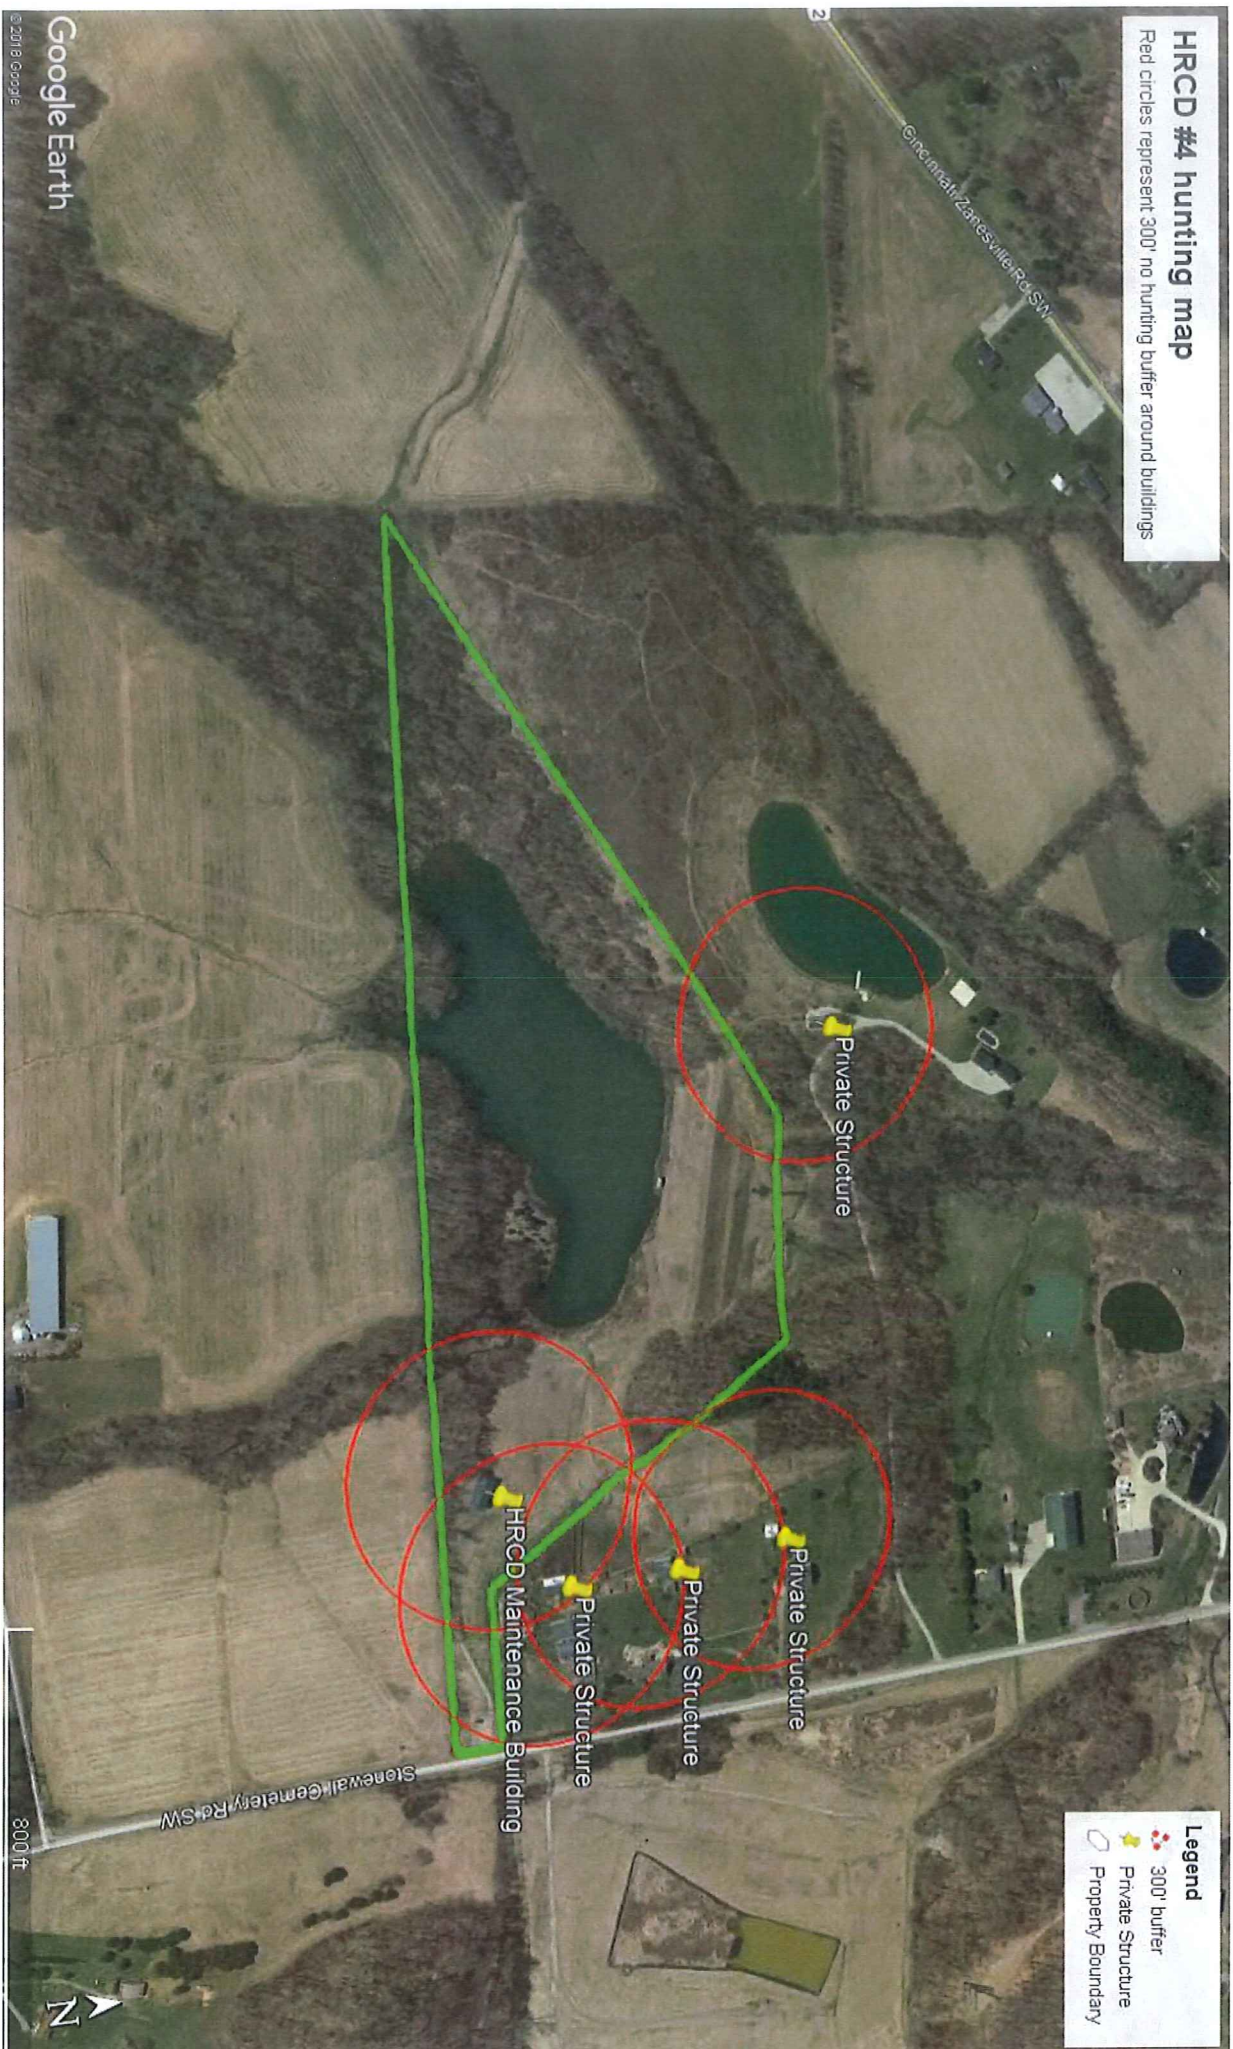

300' Buffer from buildings

### HRCD #4 hunting map

Red circles represent 300' no hunting buffer around buildings

**Legend**

- 300' buffer
- Private Structure
- Property Boundary

Proposed "No Hunting Zone"  
\* BASED ON 300' Buffer