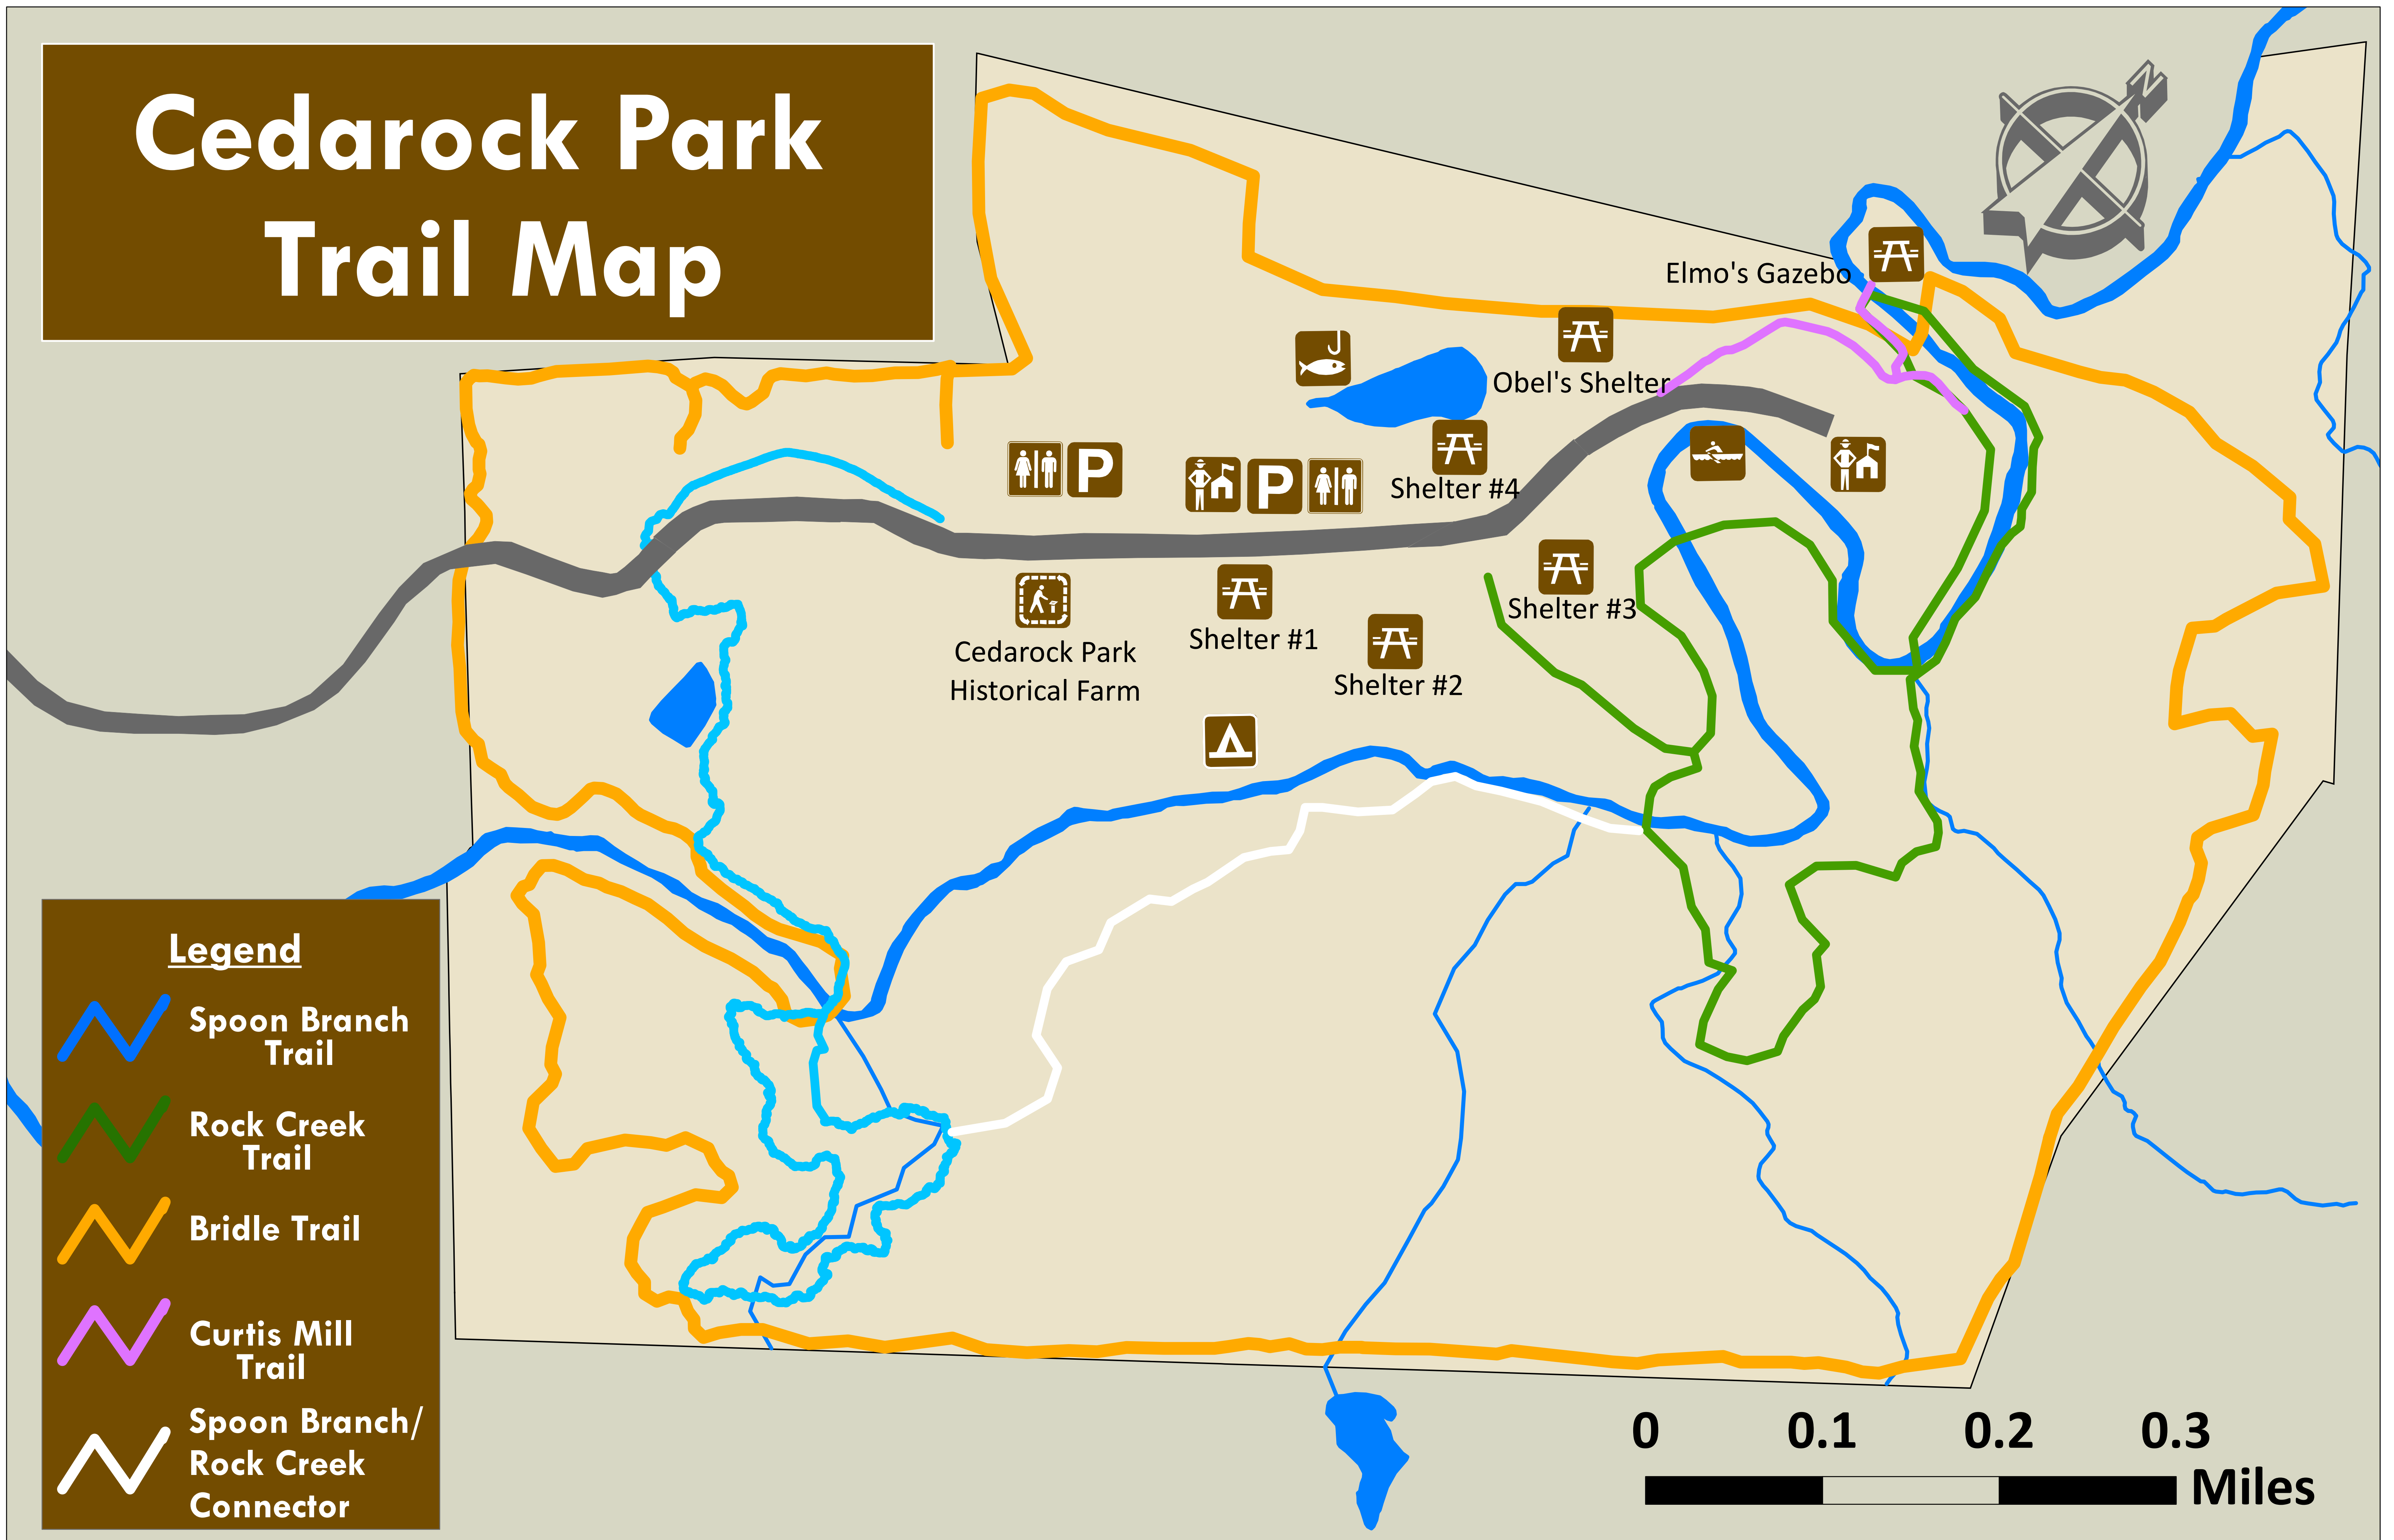

Cedarrock Park Trail Map

Legend

- Spoon Branch Trail
- Rock Creek Trail
- Bridle Trail
- Curtis Mill Trail
- Spoon Branch/Rock Creek Connector

0 0.1 0.2 0.3 Miles