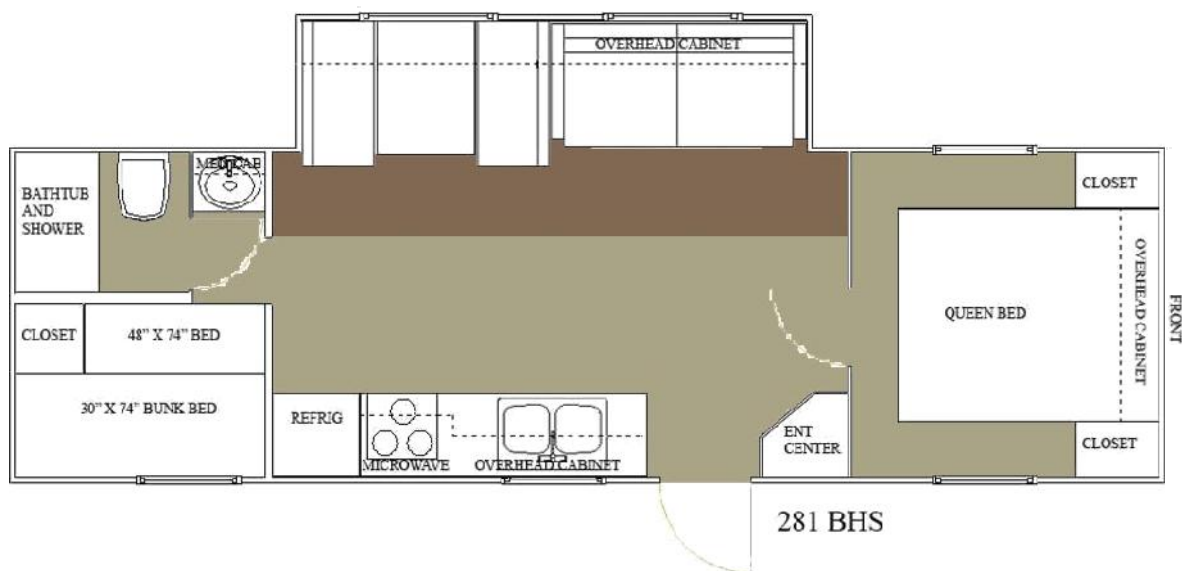

281 BHS

281BHS Travel Trailer Specifications

Gross vehicle weight rating	7800
Dry hitch weight	800
Unloaded vehicle weight	6100
Cargo carrying capacity	1700
Exterior length	30'
Exterior width	8'
Exterior height	11'
Fresh water system	42
Gray water holding tank	38
Black water holding tank	30
Refrigerator	6'
Propane tank LPG	15 gal