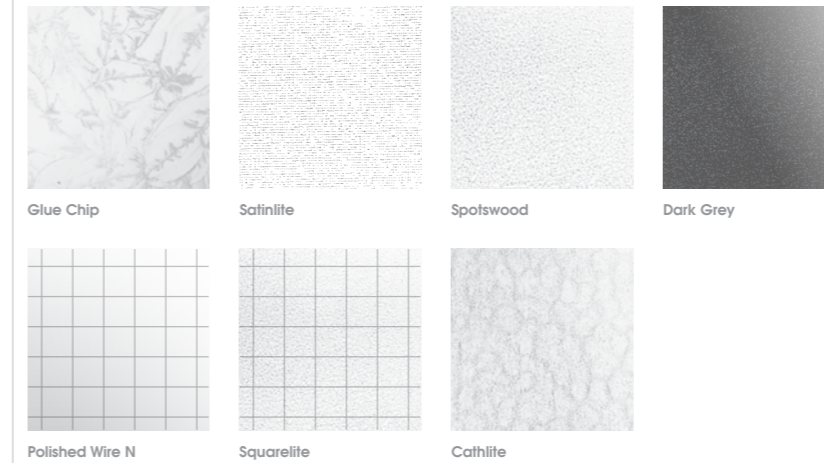

Select from a range of textures that dramatically change the aesthetic of a setting; from modern facades to old-world interiors, design the look that is perfect for your space with ScalaTexture™.

Creating private and illuminated spaces.

By diffusing light entering a space, ScalaTexture™ transfers the very best qualities of natural light whilst blocking out onlookers.

Providing degrees of privacy, whether high, partial or low obscuration, ScalaTexture™ achieves the perfect balance of privacy and illumination.

An illuminating idea.

ScalaTexture™ offers a low-cost decorative touch with a range of styles and visual effects to suit any setting. Whether a textural addition to a restaurant or bar, privacy-giving partitions for a workspace or decorative showerscreens or windows for the home, ScalaTexture™ has an option ideal for your design.

Choose from a range of textured or wired patterns, in clear or a grey tint, to achieve the perfect aesthetic without sacrificing privacy and natural light.

Consistency, safety and durability.

ScalaTexture™ is manufactured by passing a continuous molten glass ribbon between two rollers, one of which has a pattern that creates a permanent impression, achieving a consistent finish and high level of durability.

As well as being easy to clean and scratch resistant, ScalaTexture™ can be toughened or laminated to meet Grade A Safety Glass standards (AS/NZS2208).