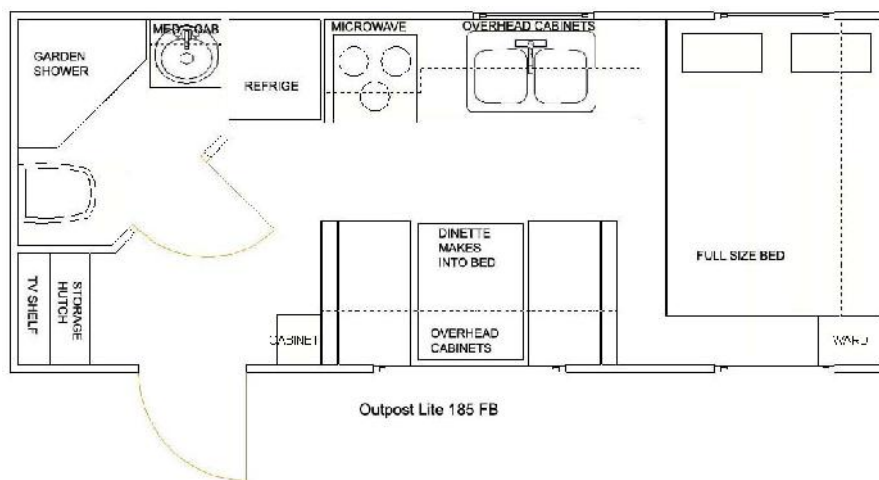

ALLEN CAMPER MFG. CO.

185 FB

185FB Travel Trailer Specifications

Gross vehicle weight rating	4400
Dry hitch weight	350
Unloaded vehicle weight	3350
Cargo carrying capacity	1050
Exterior length	21'
Exterior width	7'7"
Exterior height	10'
Fresh water system	20
Gray water holding tank	34
Black water holding tank	30
Refrigerator	5'
Propane tank LPG	10 gal