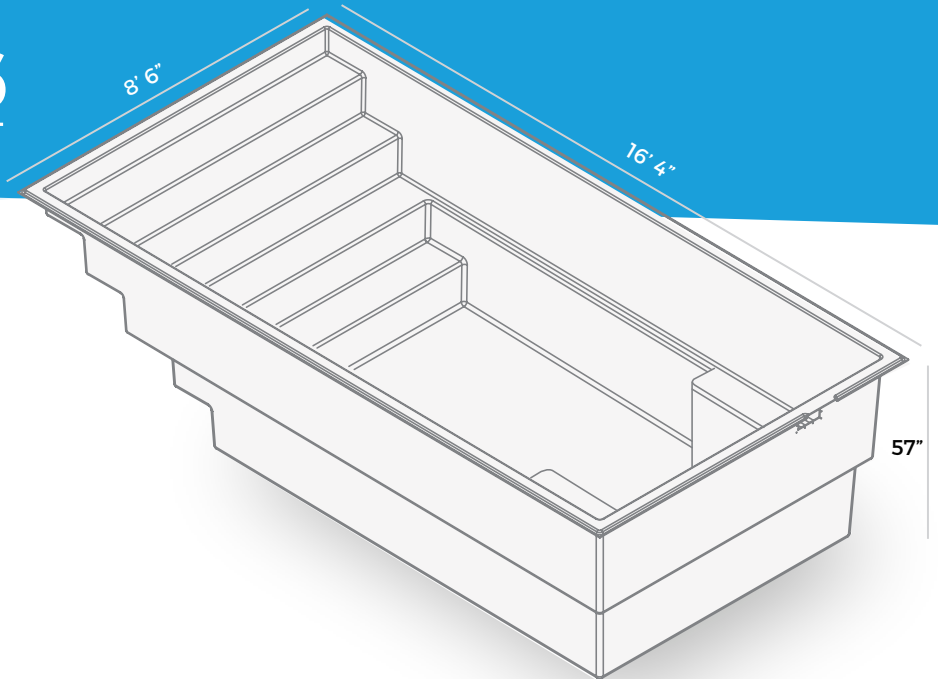

NAUTIKA 816

Our basic pool is delivered in brilliant white, and is also available in grey or blue.

INCLUDED:

Skimmer / Return / Drain

AREA	136 SF
WEIGHT	750 POUNDS
PERIMETER	49 LINEAR FOOT
VOLUME	402 CUBIC FOOT 3007 US GALLONS 2504 IMP. GALLONS 11 383 LITRES