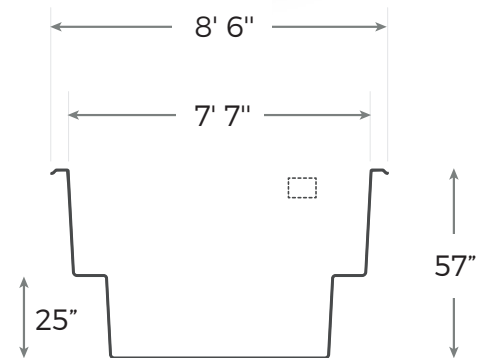

NAUTIKA 816

Our basic pool is delivered in brilliant white, and is also available in grey or blue.

INCLUDED:

Skimmer / Return / Drain

AREA	136 SF
WEIGHT	750 POUNDS
PERIMETER	49 LINEAR FOOT
VOLUME	402 CUBIC FOOT 3007 US GALLONS 2504 IMP. GALLONS 11 383 LITRES