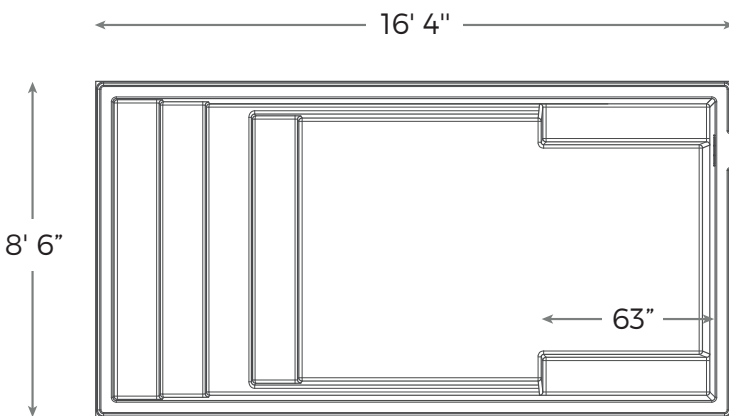

NAUTIKA 816

Our basic pool is delivered in brilliant white, and is also available in grey or blue.

INCLUDED:

Skimmer / Return / Drain

AREA	136 SF
WEIGHT	750 POUNDS
PERIMETER	49 LINEAR FOOT
VOLUME	402 CUBIC FOOT 3007 US GALLONS 2504 IMP. GALLONS 11 383 LITRES