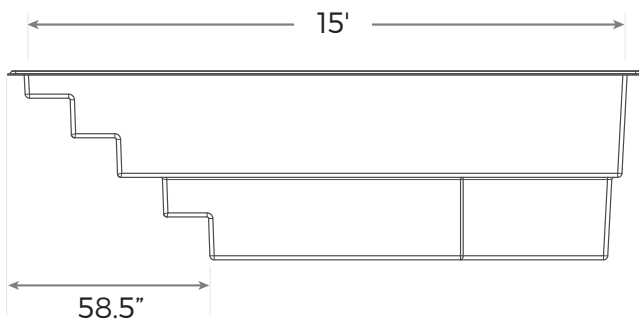

NAUTIKA 816

Our basic pool is delivered in brilliant white, and is also available in grey or blue.

INCLUDED:

Skimmer / Return / Drain

AREA	136 SF
WEIGHT	750 POUNDS
PERIMETER	49 LINEAR FOOT
VOLUME	402 CUBIC FOOT 3007 US GALLONS 2504 IMP. GALLONS 11 383 LITRES