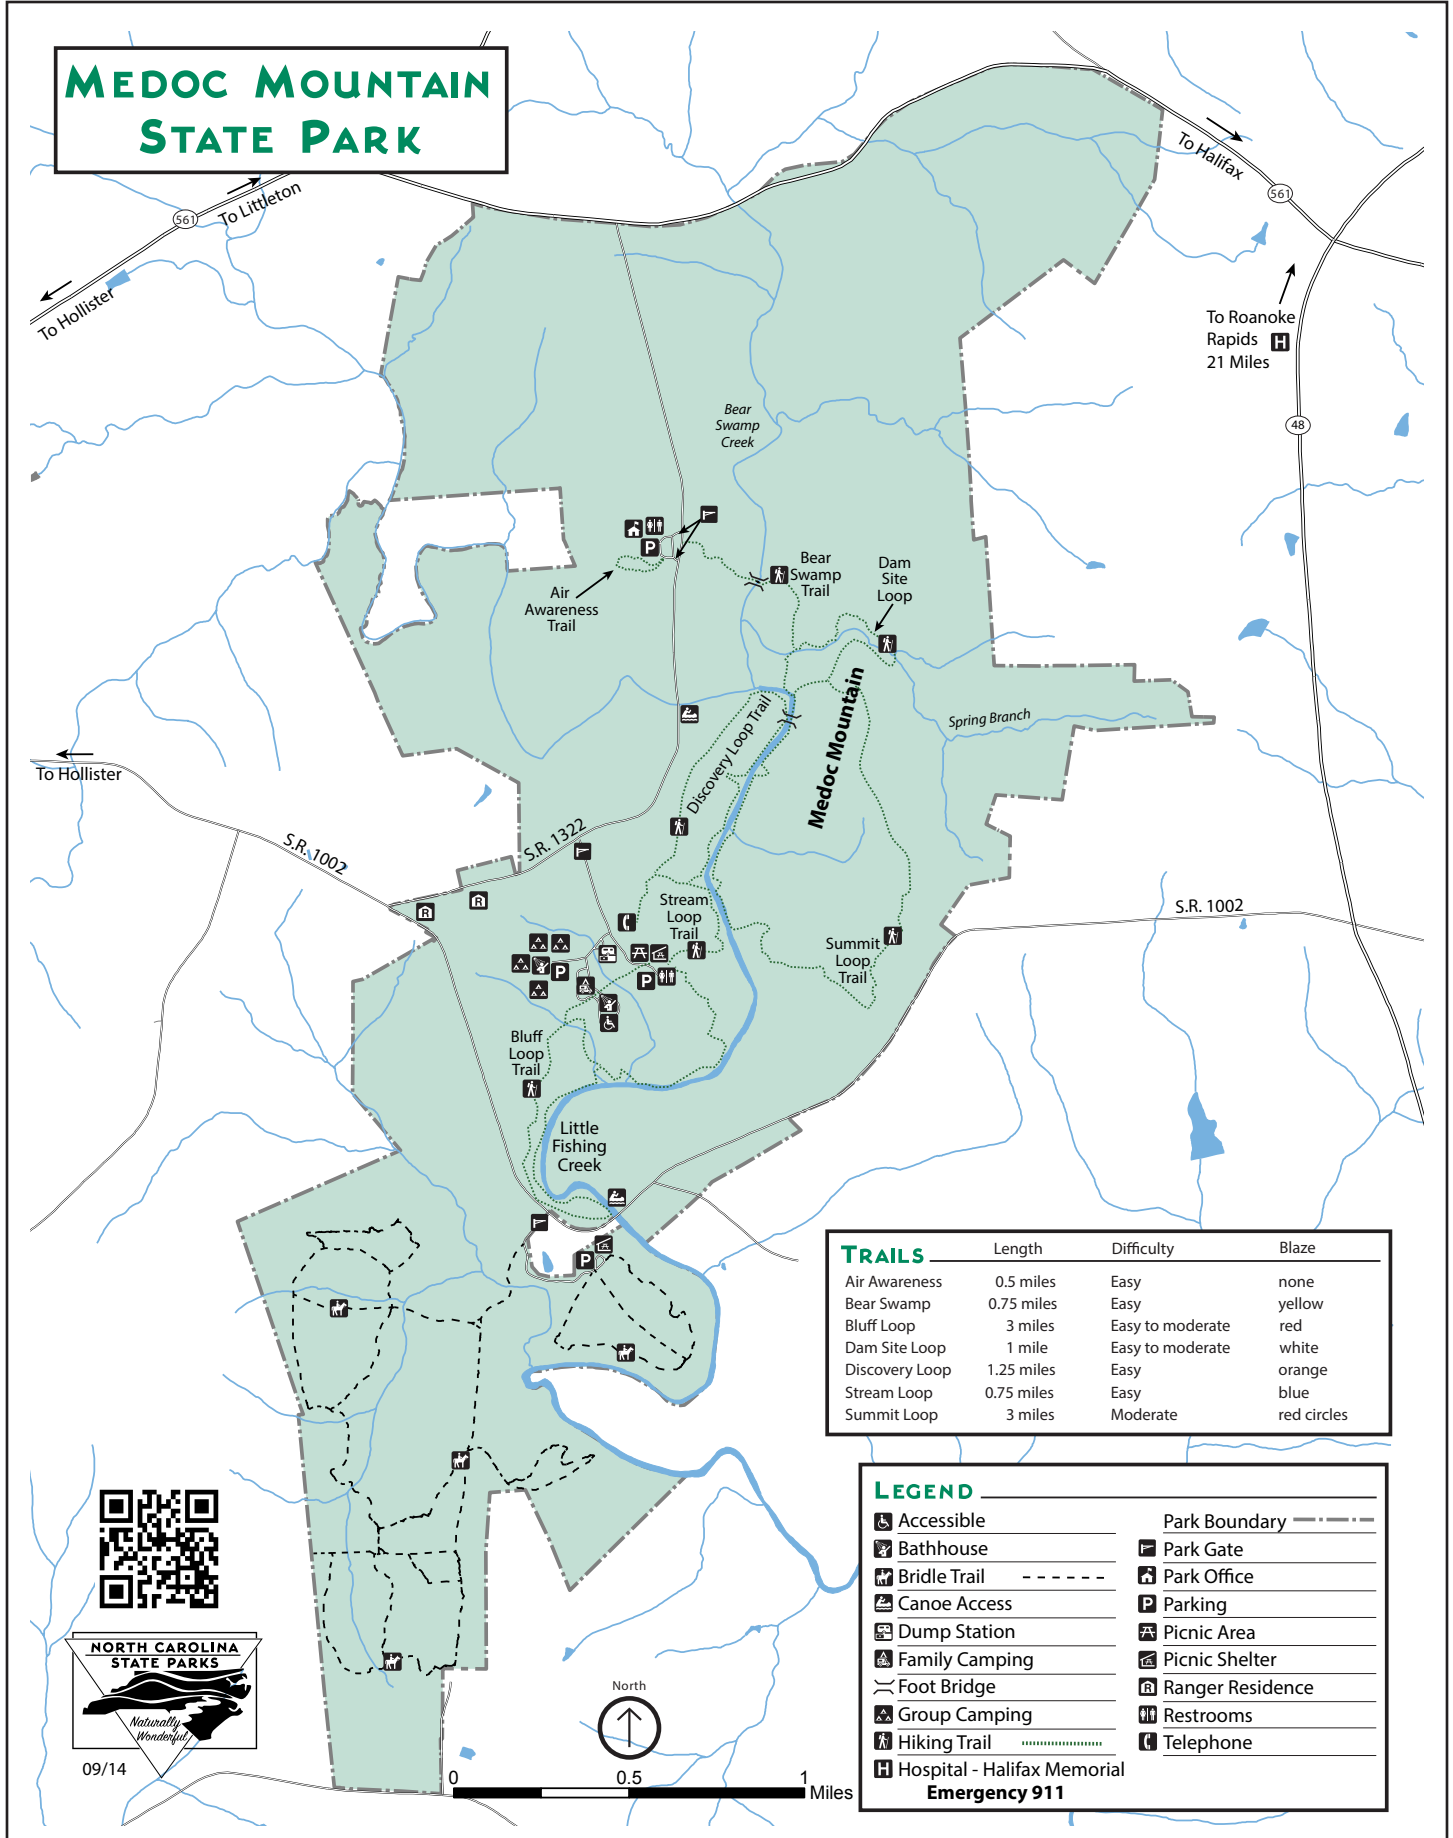

MEDOC MOUNTAIN STATE PARK

TRAILS	Length	Difficulty	Blaze
Air Awareness	0.5 miles	Easy	none
Bear Swamp	0.75 miles	Easy	yellow
Bluff Loop	3 miles	Easy to moderate	red
Dam Site Loop	1 mile	Easy to moderate	white
Discovery Loop	1.25 miles	Easy	orange
Stream Loop	0.75 miles	Easy	blue
Summit Loop	3 miles	Moderate	red circles

LEGEND	
Accessible	Park Boundary
Bathhouse	Park Gate
Bridle Trail	Park Office
Canoe Access	Parking
Dump Station	Picnic Area
Family Camping	Picnic Shelter
Foot Bridge	Ranger Residence
Group Camping	Restrooms
Hiking Trail	Telephone
Hospital - Halifax Memorial	
Emergency 911	

09/14

A larger map is available at the park office.