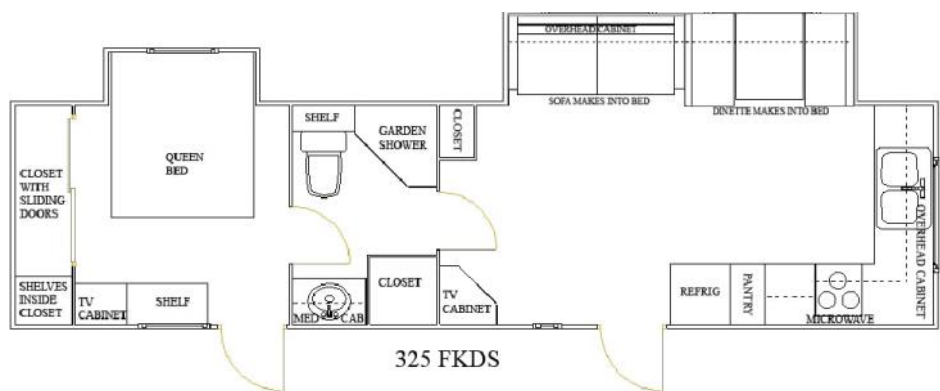

ALLEN CAMPER MFG. CO.

325 FKDS

325FKDS Travel Trailer Specifications

Gross vehicle weight rating	11500
Dry hitch weight	1000
Unloaded vehicle weight	7375
Cargo carrying capacity	3765
Exterior length	34'5"
Exterior width	8'
Exterior height	11'
Fresh water system	42
Gray water holding tank	38
Black water holding tank	30
Refrigerator	6'
Propane tank LPG	15 gal