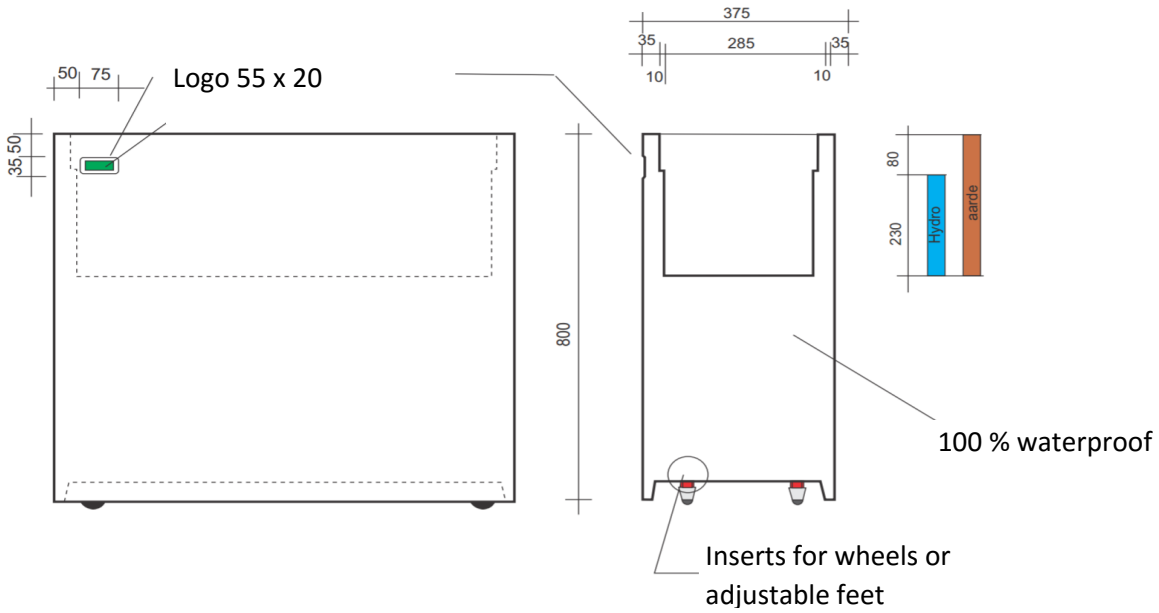

CODE	LENGHT CM	WIDTH CM	HEIGHT CM	COLOR
10-F-CUBE750WHT	75	75	75	white
10-F-CUBE90WHT	90	90	90	white

COCOON COLLECTION

COCOON
COLLECTION

ROOM DIVIDER

CODE	LENGHT CM	WIDTH CM	HEIGHT CM	COLOR	
10-F-RMDIV900WHT	90	37,5	80	white	false base
10-F-RMDIV1200WHT	120	37,5	80	white	false base
10-F-RMDIV1500WHT	150	37,5	80	white	false base

COCOON COLLECTION

Dimensions room divider

4 Wheels included

Serial number