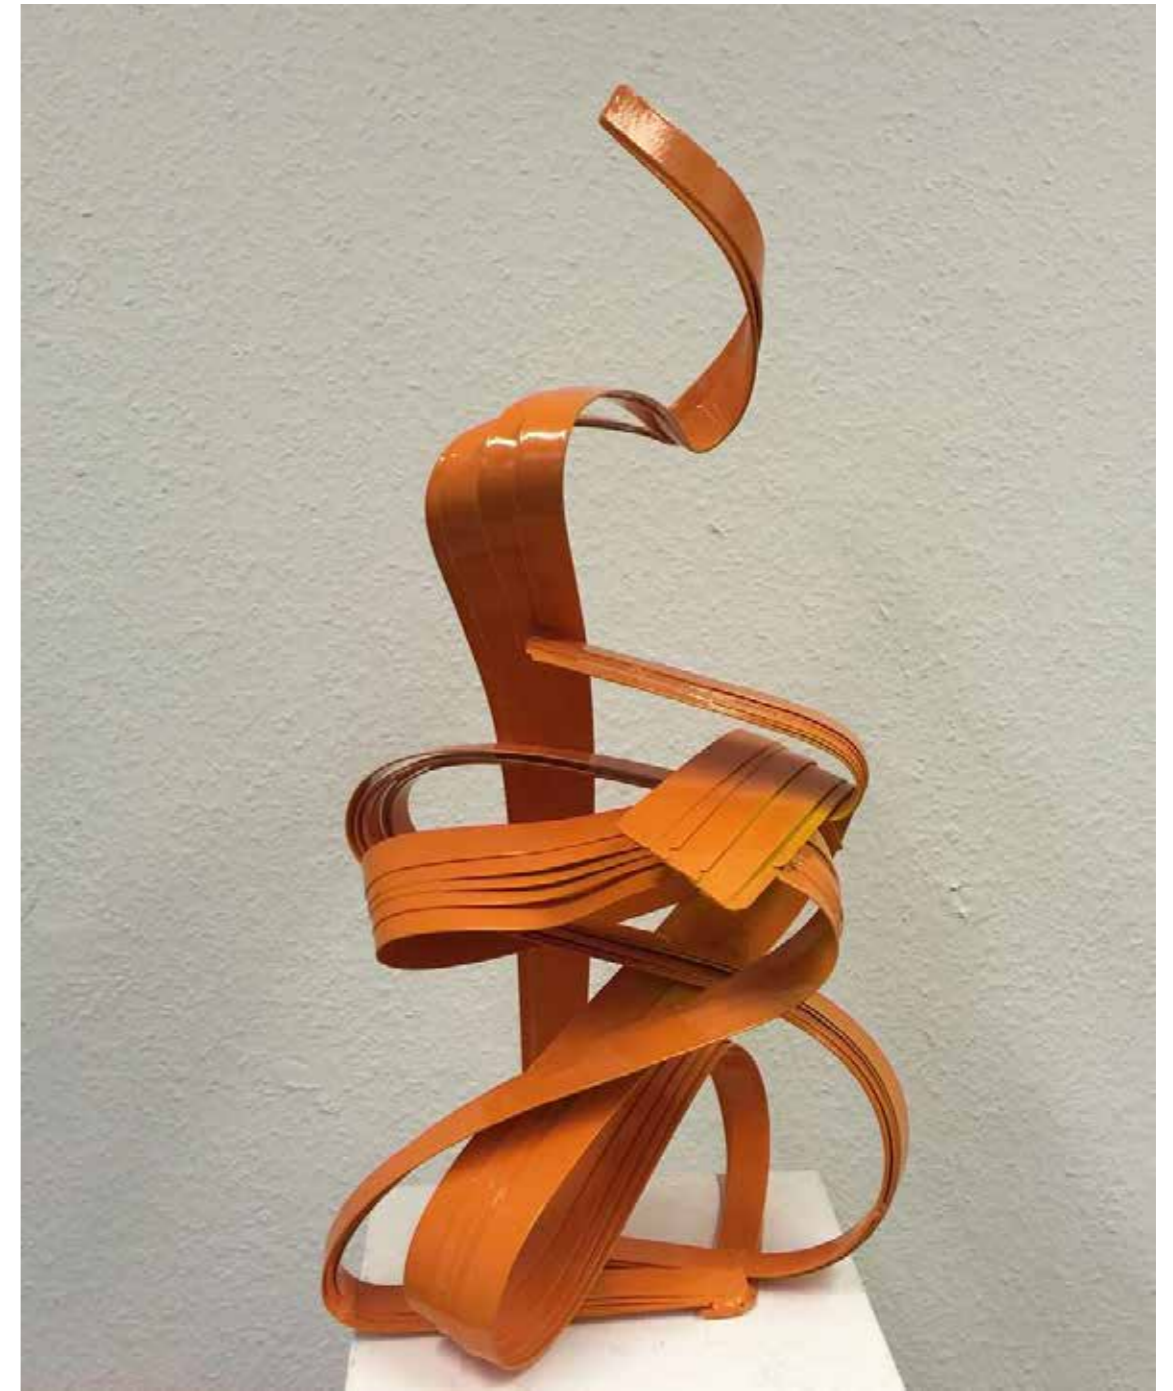

Loop VII, 2016
Steel, lacquered
50 x 31 x 27 cm