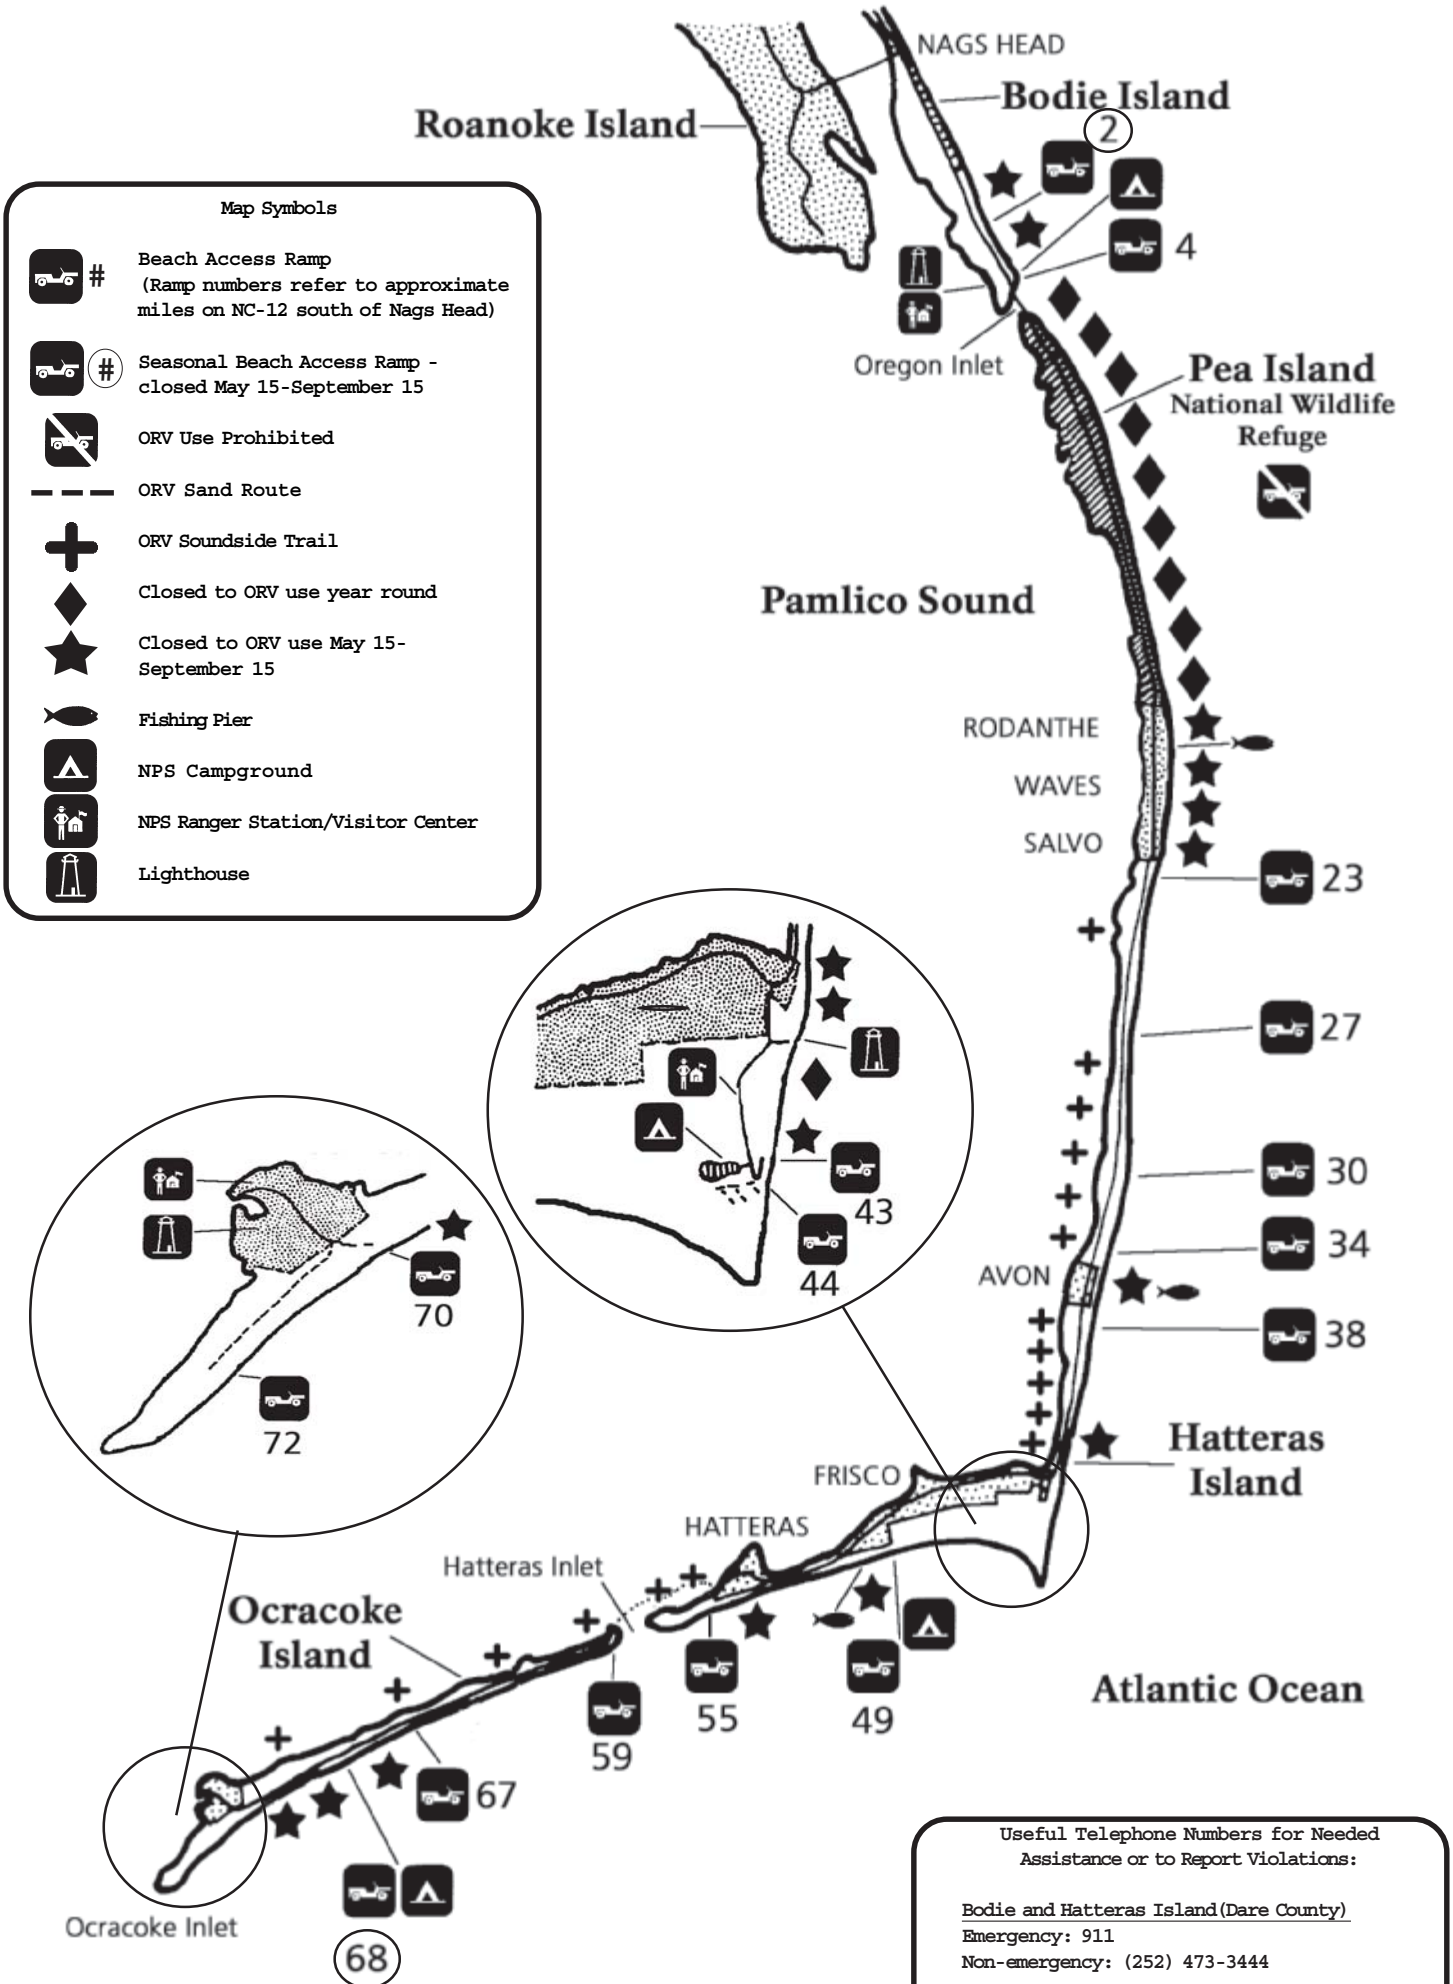

Cape Hatteras National Seashore

Off-Road Vehicle Routes

(Revised May 2008)

In addition to the seasonal closures noted on this map, beaches are subject to closure for mandated protection of wildlife and plant species or when they become too narrow for safe driving.

For updated information check: www.nps.gov/caha

Useful Telephone Numbers for Needed Assistance or to Report Violations:

Bodie and Hatteras Island (Dare County)
 Emergency: 911
 Non-emergency: (252) 473-3444

Ocracoke Island (Hyde County)
 Emergency: 911
 Non-emergency: (252) 926-3171

National Park Service Headquarters
 Non-emergency: (252) 473-2111

Have a safe and enjoyable visit to Cape Hatteras National Seashore!