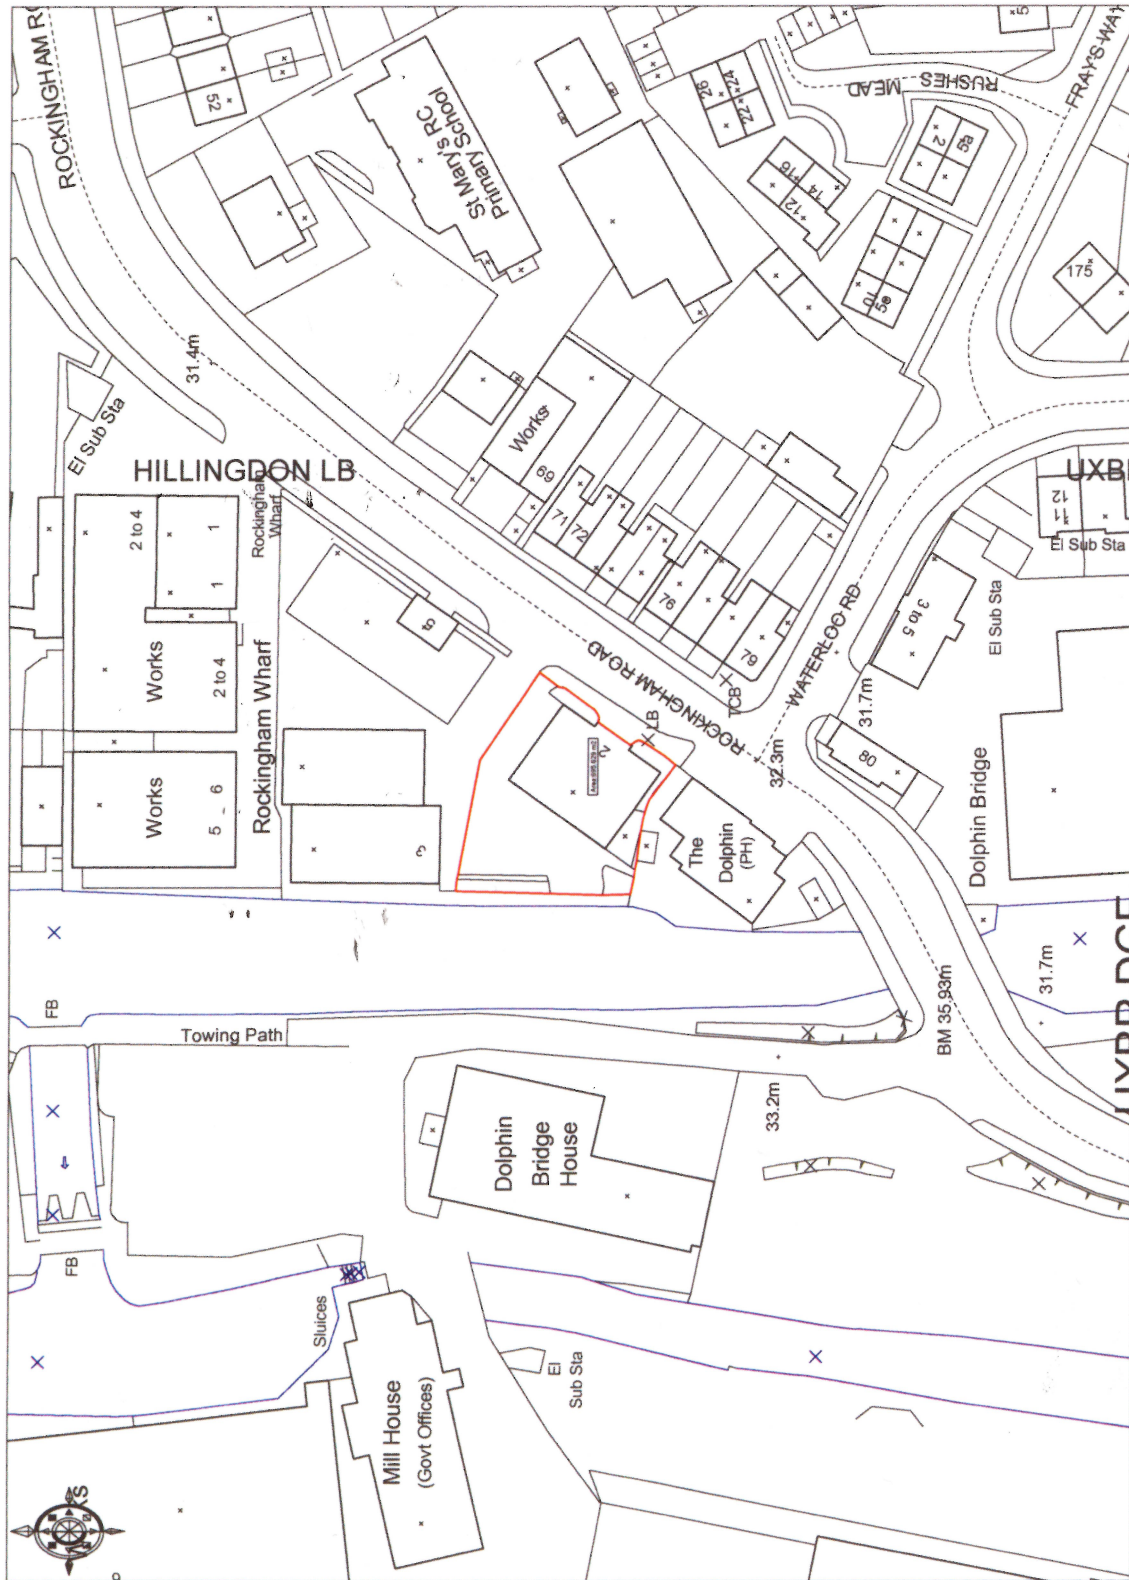

Sheraton House, 2 Rockingham Road, Uxbridge, Middlesex

© Crown Copyright. All rights reserved. Licence number 100020449. Plotted Scale - 1:1250