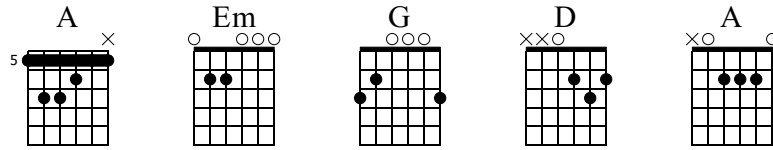

Mad world

Gary Jules

♩ = 90

Intro

Musical notation for the Intro section, including a treble clef, 4/4 time signature, and guitar tablature. The notation shows a melodic line with a key signature of one sharp (F#) and a dynamic marking of *mf*. The tablature shows the corresponding fret numbers for the strings.

1ère partie

Musical notation for the 1ère partie section, including a treble clef, 4/4 time signature, and guitar tablature. The notation shows a melodic line with a key signature of one sharp (F#) and a dynamic marking of *mf*. The tablature shows the corresponding fret numbers for the strings.

2ème partie + refrain

Musical notation for the 2ème partie + refrain section, including a treble clef, 4/4 time signature, and guitar tablature. The notation shows a melodic line with a key signature of one sharp (F#) and a dynamic marking of *mf*. The tablature shows the corresponding fret numbers for the strings.