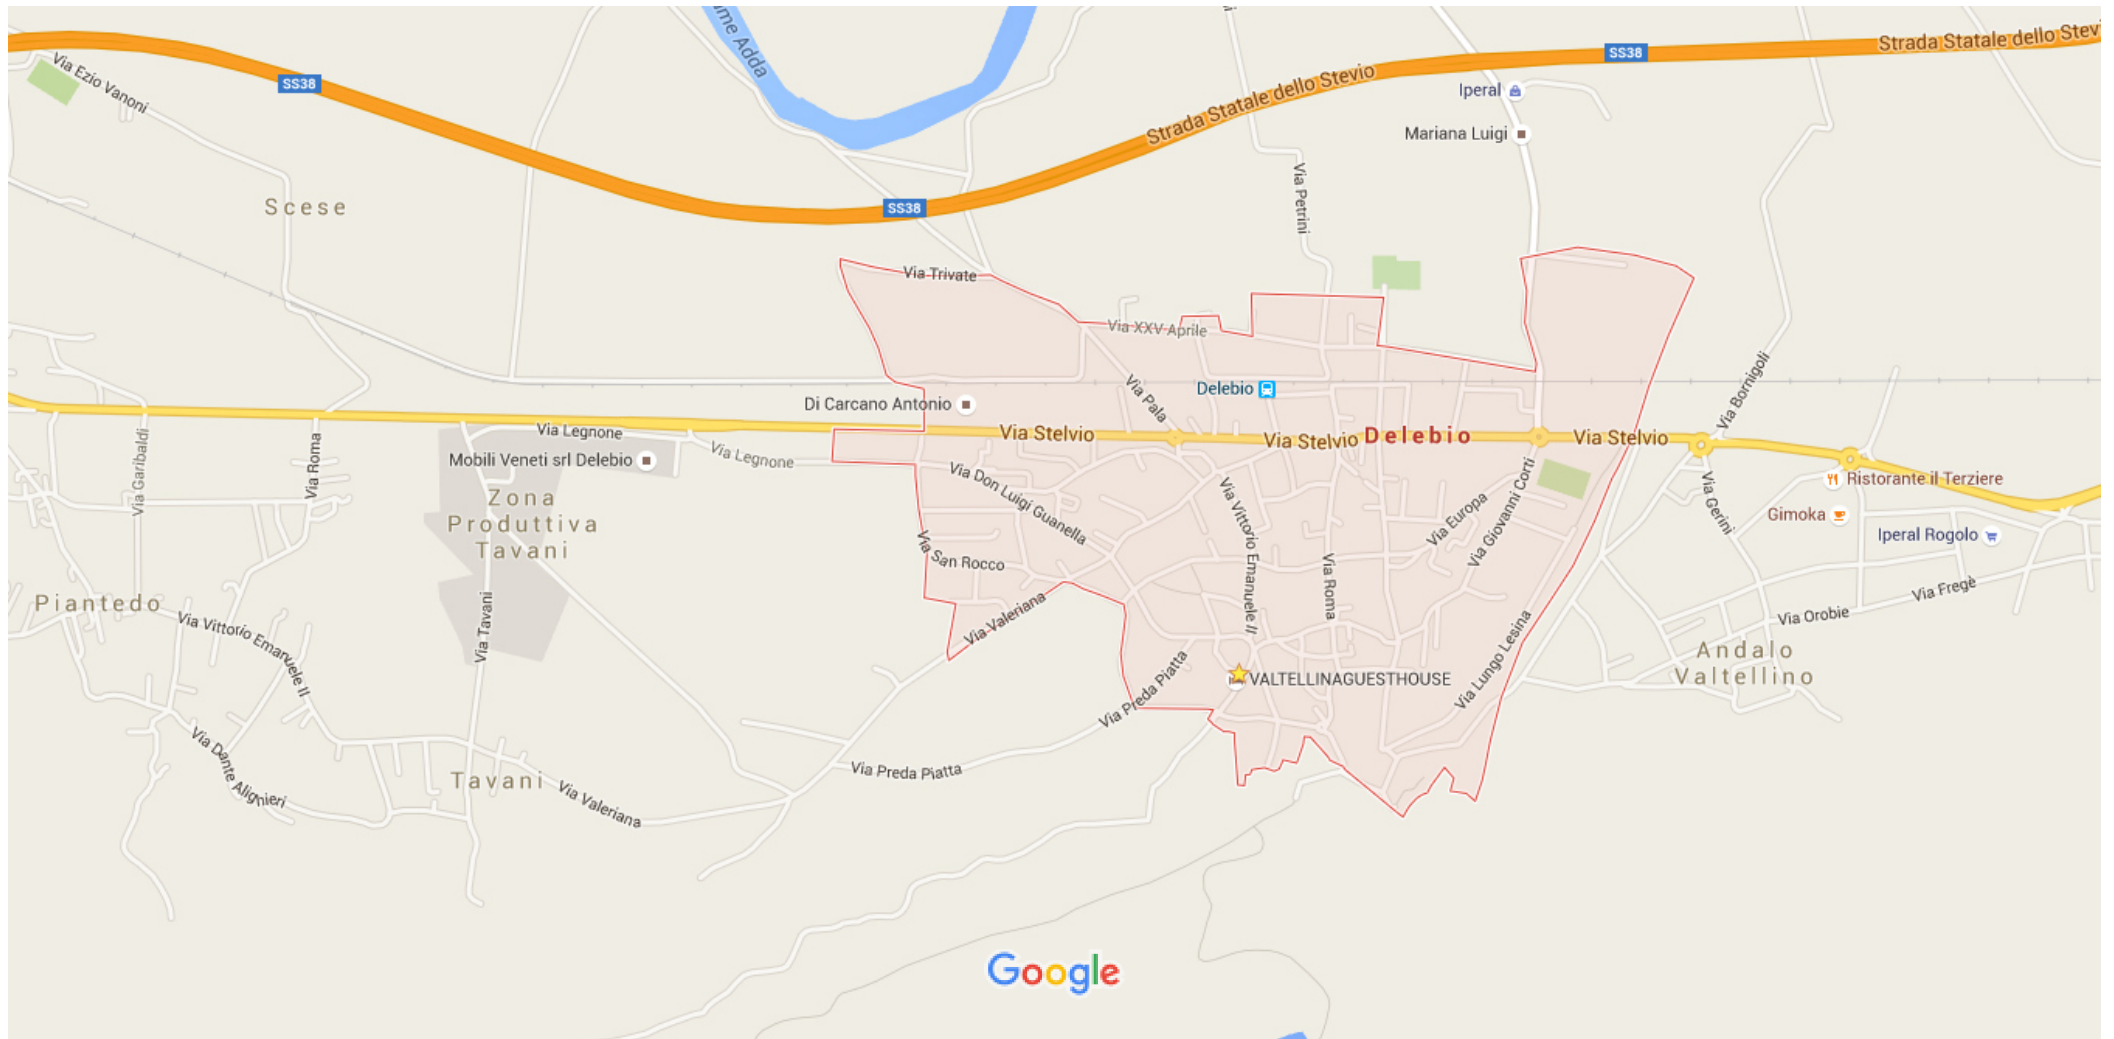

# Google Maps 23014 Delebio SO

Map data ©2016 Google 1000 ft

## 23014 Delebio SO

Italy

Partly Cloudy · 40°F  
11:08 PM

Photos

Street View

### Quick facts

Delebio is a comune in the Province of Sondrio in the Italian region Lombardy, located about 80 kilometres northeast of Milan and about 30 kilometres west of Sondrio. [Wikipedia](#)

**Province:** Province of Sondrio

**Postal code:** 23014

**Area:** 8.494 mi<sup>2</sup>