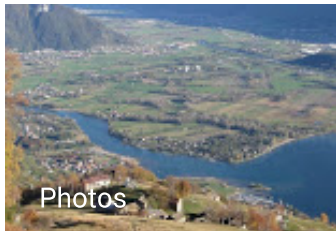

## 23014 Delebio SO

Italy

Partly Cloudy · 40°F  
11:08 PM

Photos

Street View

### Quick facts

Delebio is a comune in the Province of Sondrio in the Italian region Lombardy, located about 80 kilometres northeast of Milan and about 30 kilometres west of Sondrio. [Wikipedia](#)

**Province:** Province of Sondrio