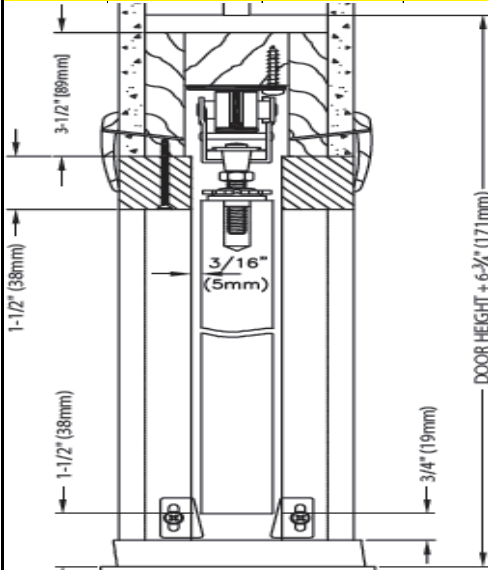

Rugby	Johnson		Full Unit	Brkn Unit	Unit
Item #	Size	Part#	List Price	List Price	Size

Pocket Door Frames & Pocket Door Hardware

2000 Commercial Grade Pocket Door Frame for 1 1/8" to 1 3/4" Thick Doors to 300 lbs.

For 2 x 4 construction. Aluminum "1" Beam track, smooth quiet operation, rust resistant steel reinforced wood split studs, jump proof 4 wheel ball bearing (1" dia.) hangers, self-adjusting floor anchors, 2'6" and 3'0" headers marked to cut to smaller door sizes. Brass-tone steel parts.