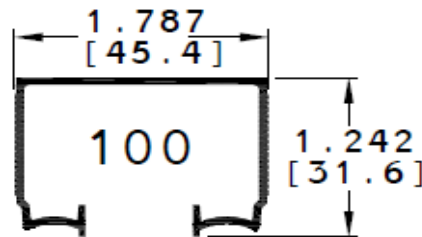

Heavy Duty Folding Door Hardware

100FD Top Mounted Bifold Hardware
for 1" to 1 3/4" Thick Panels to 75 lbs.

An excellent commercial bifold hardware set for 12"-24" panels up to 9' high weighing 75 lbs. each. Convex rail aluminum track with positive pivot lock, top hung, three wheel (1" dia.) ball bearing hangers, non-mortise lift off hinges. Floor bracket has a screw adjusting bottom pivot socket. Brass-tone steel parts.