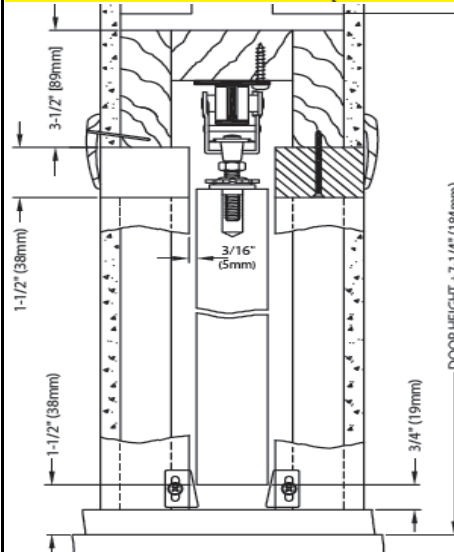

2060 Commercial Grade Pocket Door Frame for 1 1/8" to 2 1/4" Thick Doors to 300 lbs. (2" x 6" Stud Wall)

For 2 x 6 Construction. Heavy duty pocket door frame featuring heavy gauge all steel split studs for maximum wall rigidity. New all steel split stud design makes a pocket door wall sheeted with standard wall board material comparable in stiffness to standard non pocket door stud walls and eliminates warpage. The 2060 is designed like the rest of our pocket door frames so it can be used for single or converging pocket door applications. The 2060 is packaged for easy transport and fast installation in standard 2 X 6 timber or steel framed stud walls. Versatile frames can be adapted for use in thicker walls, block walls and cut down to accept any smaller door size.