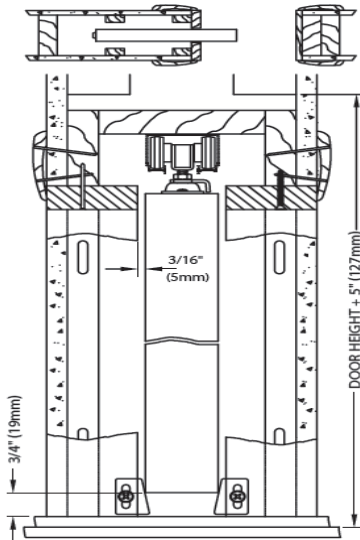

1560 Commercial Grade Pocket Door Frame for 1" to 3" Thick Doors to 200 lbs. (2" x 6" Stud Wall)

For 2 x 6 Construction. Removable aluminum track with convex rails, rust resistant steel reinforced wood split studs, jump proof three wheel (1" dia.) ball bearing hangers, self-adjusting floor anchors, headers marked to cut to smaller door sizes. Brass-tone steel parts.