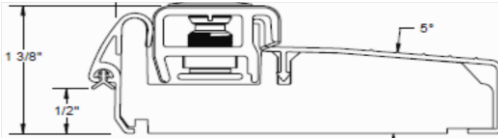

Rugby	Endura	List	Ctn		
Item #	Size	Part#	Description	Price	Size

Tileback All Aluminum- Inswing

All Aluminum Tile Back 3-11/16" & 4-9/16"

217473	32" x 3-11/16"	ZAIAA36BFNTN28	Tileback Nose Z-Series All Bronze F.N. Sub	$ 25.85	10
217474	36" x 3-11/16"	ZAIAA36BFNTN30	Tileback Nose Z-Series All Bronze F.N. Sub	$ 29.00	10
217475	74" x 3-11/16"	ZAIAA36BFNTN60	Tileback Nose Z-Series All Bronze F.N. Sub	$ 62.00	10
217480	36" x 4-9/16"	ZAIAA45FNTN36	Tileback Nose Z-Series All Bronze F.N. Sub	$ 37.00	10
217481	74" x 4-9/16"	ZAIAA45FNTN60	Tileback Nose Z-Series All Bronze F.N. Sub	$ 81.00	10