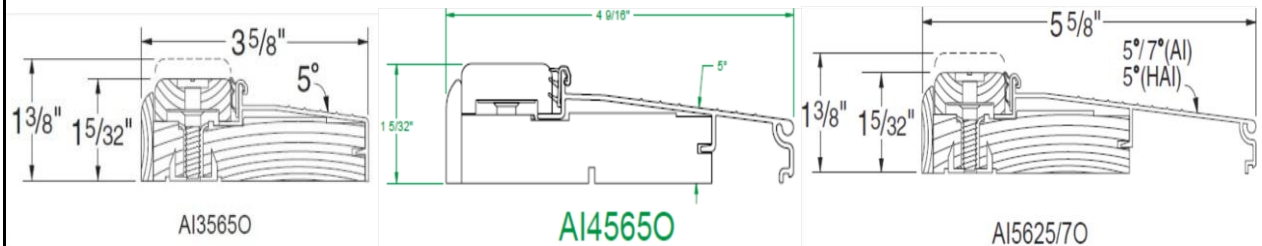

Endura Sills

Rugby Item #	Size	Endura Part#	Description	List Price	Ctn Size

Oak Cap Adjustable - Inswing

217520	3/0 x 3-9/16	AI3565OM30	Bronze Oak Cap Low Profile Adjustable	$ 26.00	10
217525	74" x 3-9/16	AI3565OM60	Bronze Oak Cap Low Profile Adjustable	$ 55.00	10
217550	3/0 x 4-9/16	AI4565OM30	Mill Oak Cap Low Profile Adjustable	$ 19.00	10
217555	74" x 4-9/16	AI4565OM60	Mill Oak Cap Low Profile Adjustable	$ 40.00	10
217560	2/8 x 4-9/16	AI4565OB28	Bronze Oak Cap Low Profile Adjustable	$ 25.00	10
217565	3/0 x 4-9/16	AI4565OB30	Bronze Oak Cap Low Profile Adjustable	$ 26.00	10
217570	49' x 4-9/16	AI4565OB36	Bronze Oak Cap Low Profile Adjustable	$ 53.00	10
217575	74" x 4-9/16	AI4565OB60	Bronze Oak Cap Low Profile Adjustable	$ 55.00	10
215118	74" x 5-5/8	AI56250OM60	Ai5625O Mill I/S Sill Adj Oak Cap	$ 46.00	10
215020	36" x 5-5/8"	AI56250OB30	Ai5625O Bronze I/S Sill Adj Oak Cap	$ 29.00	10
215050	74" x 5-5/8"	AI56250OB60	Ai5625O Bronze I/S Sill Adj Oak Cap	$ 60.00	10