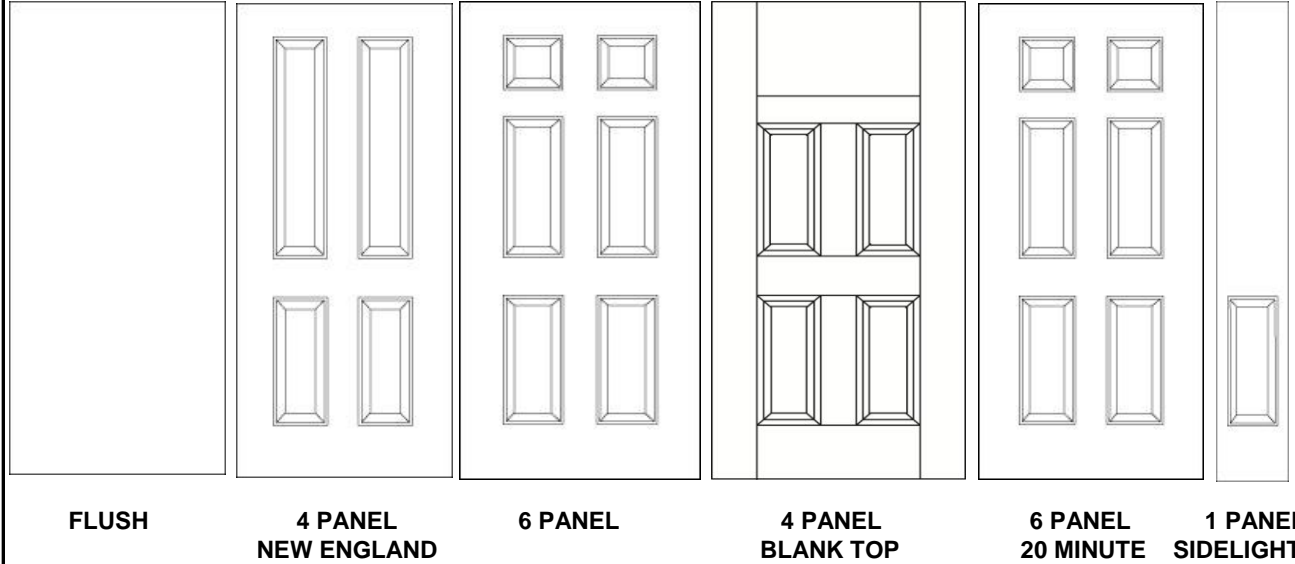

Oakcraft Textured Fiberglass

Rugby Item#	Masonite Model#	Description	List Price Slab Only	Unit Size
162140	OAK-X	2-6X6-8 OAKCRAFT FLUSH	$ 270	5
162150	OAK-X	2-8X6-8 OAKCRAFT FLUSH	$ 270	5
162152	OAK-X	2-10x6-8 OAKCRAFT FLUSH H10	$ 270	5
162160	OAK-X	3-0X6-8 OAKCRAFT FLUSH	$ 270	5
162240	OAK-4NE	3-0X6-8 OAKCRAFT 4 PNL NEW ENLAND	$ 270	5
162280	OAK-6	2-6X6-8 OAKCRAFT NARROW 6-PAN	$ 270	5
162300	OAK-6	2-8X6-8 OAKCRAFT 6 PNL	$ 270	5
162310	OAK-6	3-0X6-8 OAKCRAFT 6 PNL	$ 270	25
162320	OAK-6	3-0X8-0 OAKCRAFT 6 PNL	$ 411	5
162340	OAK-4BT	3-0X6-8 OAKCRAFT 4PAN/BLANK TOP	$ 270	5
164512	OAK-6 20 MIN	2-8X6-8 OAKCRAFT 6 PNL 20MIN	$ 504	5
164516	OAK-6 20 MIN	3-0X6-8 OAKCRAFT 6 PNL 20MIN	$ 504	5
162460	OAKSL-1	1-0X6-8 OAKCRAFT 1-PAN/BLANK TOP S/L	$ 206	6
162470	OAKSL-1	1-2X6-8 OAKCRAFT 1-PAN/BLANK TOP S/L	$ 206	6
162490	OAKSL-1	1-2X8-0 OAKCRAFT 1-PAN/BLANK TOP S/L	$ 265	6

Oakcraft™
Wood-grain Textured
FIBERGLASS ENTRY DOORS