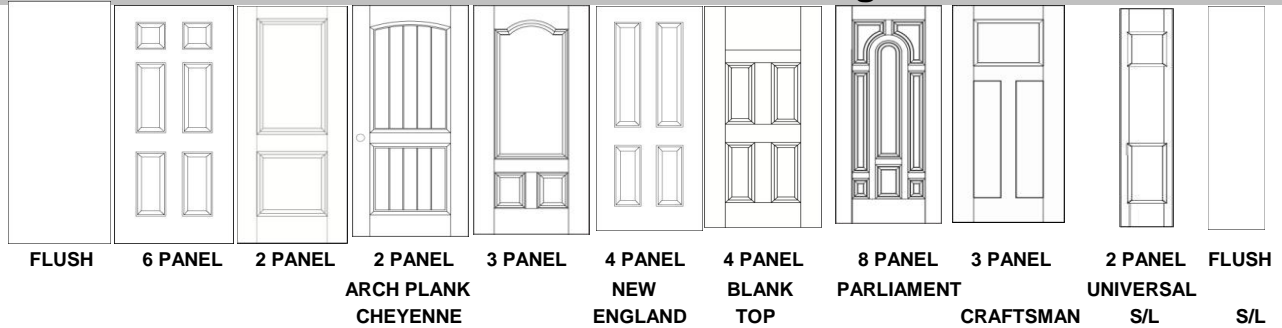

Belleville Smooth Fiberglass

Rugby Item#	Masonite Model#	Description	List Price Slab Only	Unit Size
163100	BLS-X	2-0X6-8 BELLEVILLE SMOOTH FLUSH	$ 177	5
163105	BLS-X	2-4x6-8 BELLEVILLE SMOOTH FLUSH	$ 177	5
163110	BLS-X	2-6X6-8 BELLEVILLE SMOOTH FLUSH	$ 177	5
163115	BLS-X	2-8X6-8 BELLEVILLE SMOOTH FLUSH	$ 177	5
163120	BLS-X	2-10X6-8 BELLEVILLE SMOOTH FLUSH	$ 177	5
163125	BLS-X	3-0X6-8 BELLEVILLE SMOOTH FLUSH	$ 177	5
163170	BLS-X	2-6X8-0 BELLEVILLE SMOOTH FLUSH	$ 369	5
163175	BLS-X	2-8X8-0 BELLEVILLE SMOOTH FLUSH	$ 369	5
163185	BLS-X	3-0X8-0 BELLEVILLE SMOOTH FLUSH	$ 369	5
304435	BLS-6	2-6X6-8 BELLEVILLE SMTH NARROW 6 PNL	$ 177	5
164740	BLS-6	2-8X6-8 BELLEVILLE SMTH 6 PNL	$ 177	5
164745	BLS-6	3-0X6-8 BELLEVILLE SMTH 6 PNL	$ 177	25
304500	BLS-6	3-0X8-0 BELLEVILLE SMTH 6 PNL	$ 369	5
164760	BLS-6 20MIN	2-8X6-8 BELLEVILLE SMTH 6 PNL 20MIN	$ 374	5
164765	BLS-6 20MIN	3-0X6-8 BELLEVILLE SMTH 6 PNL 20MIN	$ 374	5
304135	BLS-2	3-0X6-8 BELLEVILLE SMTH 2 PNL SQ TOP	$ 229	5
304195	BLS-2	3-0X8-0 BELLEVILLE SMTH 2 PNL SQ TOP	$ 369	5
304206	BLS-2P	3-0X6-8 BELLEILLE SMTH 2 PNL CHEYENNE	$ 229	5
304208	BLS-2P	3-0X8-0 BELLEVILLE SMTH 2PNL CHEYENNE	$ 369	5
304215	BLS-3	3-0X6-8 BELLEVILLE SMTH 3 PNL ARCH TOP	$ 229	5
164730	BLS-4NE	2-8x6-8 BELLEVILLE SMTH 4 PNL NEW ENGLAND	$ 177	5
164735	BLS-4NE	3-0X6-8 BELLEVILLE SMTH 4 PNL NEW ENGLAND	$ 177	5
163035	BLS-4BT	2-8X6-8 BELLEVILLE SMTH 4 PNL BLANK TOP	$ 177	5
163040	BLS-4BT	3-0X6-8 BELLEVILLE SMTH 4 PNL BLANK TOP	$ 177	5
304525	BLS-8	3-0X6-8 BELLEVILLE SMTH 8 PNL PARLIAMENT	$ 229	5
304565	BLS-8	3-0X8-0 BELLEVILLE SMTH 8 PNL PARLIAMENT	$ 369	5
304210	BLS-	3/0X6/8 BELLEVILLE SMTH CRAFTMAN	$ 328	5
304212	BLS-	3-0 BELLEVILLE SMOOTH DENTIL SHELF	$ 120	5
304690	BLSSL-2	1-0X6-8 BELLEVILLE SMTH S/L 2 PNL UNIVERSAL	$ 168	6
304695	BLSSL-2	1-2X6-8 BELLEVILLE SMTH S/L 2 PNL UNIVERSAL	$ 168	6
304710	BLSSL-2	1-0X8-0 BELLEVILLE SMTH S/L 2 PNL UNIVERSAL	$ 322	6
304715	BLSSL-2	1-2X8-0 BELLEVILLE SMTH S/L 2 PNL UNIVERSAL	$ 322	6
163520	BLSSL-X-	1-0X6-8 BELLEVILLE FLUSH S/L SMTH	$ 168	6
163525	BLSSL-X-	1-2X6-8 BELLEVILLE FLUSH S/L SMTH	$ 168	SF 9