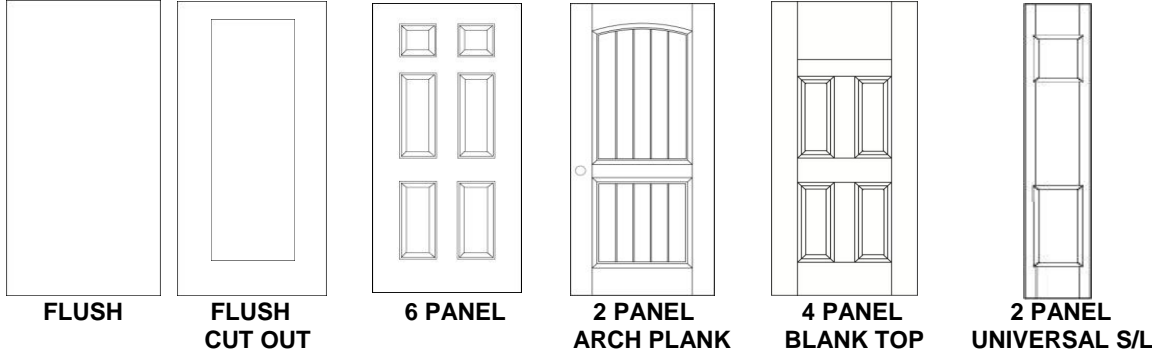

HIGH DEFINITION 24 GAUGE STEEL - 20 MINUTE RATED

Rugby Item#	Masonite Model#	Description	List Price Slab Only	Size
62552210		2-0X6-8 NO BORE FLUSH STEEL	$ 150	5
62552610		2-4X6-8 NO BORE FLUSH STEEL	$ 150	5
62552810		2-6X6-8 NO BORE FLUSH STEEL	$ 150	5
62553010		2-8X6-8 NO BORE FLUSH STEEL	$ 150	25
62553214		2-10X6-8 NO BORE FLUSH STEEL	$ 150	5
62553410		3-0X6-8 NO BORE FLUSH STEEL	$ 150	25
62570210		3-0X6-8 NO BORE FLUSH w/23X65 CUT OUT STEEL	$ 162	25
153975		2-6X8-0 NO BORE FLUSH STEEL	$ 287	5
153980		2-8X8-0 NO BORE FLUSH STEEL	$ 287	5
62645010		3-0X8-0 NO BORE FLUSH STEEL	$ 287	5
62562010		2-6X6-8 NO BORE HD 6 PNL STEEL	$ 150	5
62562410		2-8X6-8 NO BORE HD 6 PNL STEEL	$ 150	5
62562810		3-0X6-8 NO BORE HD 6 PNL STEEL	$ 150	25
6255480		3-0X6-8 NO BORE HD 2 PNL CAMBER TOP PLANK STEEL	$ 156	5
62556010		2-8X6-8 NO BORE HD 4 PNL BLANK TOP STEEL	$ 156	5
62556410		3-0X6-8 NO BORE HD 4 PNL BLANK TOP STEEL	$ 156	5
157225		1-0X6-8 HD 2 PNL UNIVERAL SL STEEL	$ 116	6
157230		1-2X6-8 HD 2 PNL UNIVERAL SL STEEL	$ 116	6
157200		1-0X6-8 FLUSH SIDELIGHT STEEL	$ 116	6
157210		1-2X6-8 FLUSH SIDELIGHT STEEL	$ 116	6

Masonite® HD
HIGH-DEFINITION STEEL ENTRY DOORS