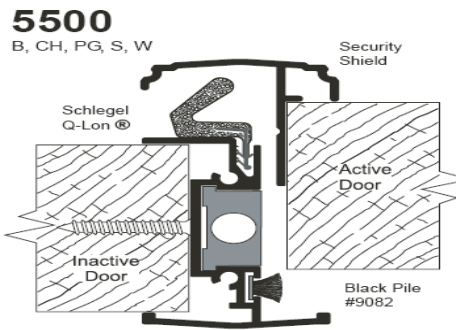

Combo Security Astra-bolt For Outswing Units

This COMBO two piece astragal is for:
1-3/4" OUT-SWING DOORS

Rugby Item#	Size & Description	List Price	CTN
218986C	80" O/S Astra-Bolt White 5500W	$ 113.00	10
218987C	96" O/S Astra-Bolt White 5500W	$ 149.00	10
218988C	80" O/S Astra-Bolt Mill 5500S	$ 113.00	10
218990C	80" O/S Astra-Bolt Bronze 5500B	$ 113.00	10
218991C	96" O/S Astra-Bolt Bronze 5500B	$ 149.00	10
218993C	Hardware Pack for Combo 5500 O/S Astragal	$ 19.00	10