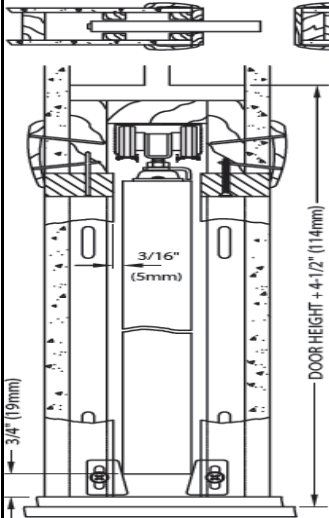

Pocket Door Frames & Pocket Door Hardware

1500 Commercial Grade Pocket Door Frame for 1" to 1 3/8" Thick Doors (1 3/4" with 1575 Adaptor Kit) to 125 lbs. (200 lbs. with 1125 Hanger)

For 2 x 4 Construction. Removable aluminum track with convex rails for smooth quiet operation, rust resistant steel reinforced wood split studs, jump proof three wheel (1" dia.) hangers, self adjusting floor anchors, 2'6" and 3'0" headers marked to cut to smaller door sizes. Brass-tone steel parts. All frames for doors up to 1 3/8" can be converted for 1 3/4" doors with 1575PPK3 adaptor kit. All oversized frames include 1575PPK3 adaptor kit.