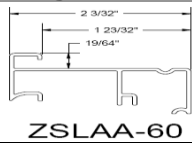

Sidelight & Patio Unit Components

217420	36"		ZAA Sidelite Seat Mill (Use With ZAA Sills)	$ 10.00	10
217422	36"		ZAA Sidelite Seat Bronze(Use With ZAA Sills)	$ 20.00	10
217980	36"		VH2 Beige Sidelite Seat (Use with AI Sills)	$ 15.00	10
217982	36"		3/8" Beige Standard VH2 S/L Shim	$ 6.00	10
217990	36"		VH3 Beige Direct Set Sidelite Seat	$ 7.00	10
217805	96"		Screen Channel Bronze Single Rail	$ 25.00	10
217806	96"		Screen Channel White Single Rail	$ 25.00	10

Sill Replacement Caps & Nosing

217775	74"		Low Profile Oak Adjustable Cap	$ 11.00	10
217785	74"		High Profile Oak Adjustable Cap	$ 13.00	10
217040	74"		Low Profile Oak Nosing For Endura Sill	$ 6.00	10