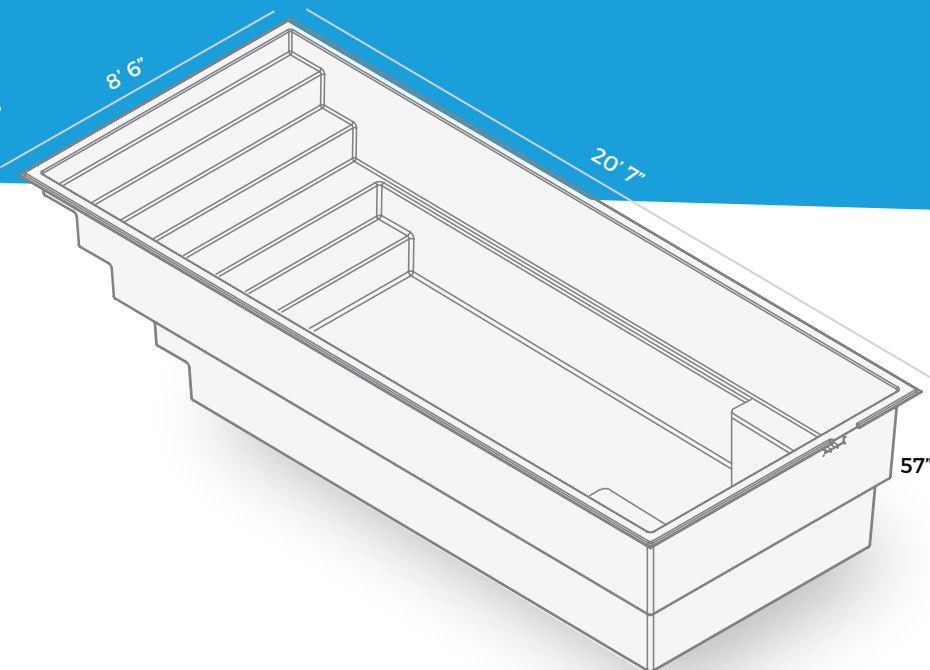

NAUTIKA 821

Our basic pool is delivered in brilliant white, and is also available in grey or blue.

INCLUDED:

Skimmer / Return / Drain

AREA	163 SF
WEIGHT	1000 POUNDS
PERIMETER	54 LINEAR FOOT
VOLUME	559 CUBIC FOOT 4183 US GALLONS 3483 IMP. GALLONS 15 835 LITRES