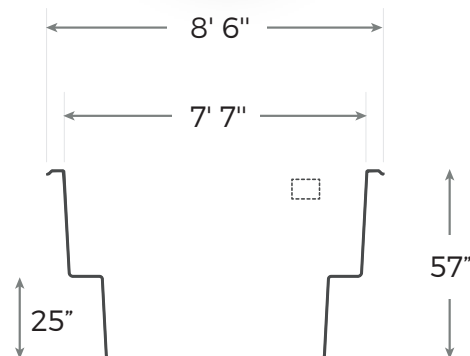

NAUTIKA 821

Our basic pool is delivered in brilliant white, and is also available in grey or blue.

INCLUDED:

Skimmer / Return / Drain

AREA	163 SF
WEIGHT	1000 POUNDS
PERIMETER	54 LINEAR FOOT
VOLUME	559 CUBIC FOOT 4183 US GALLONS 3483 IMP. GALLONS 15 835 LITRES