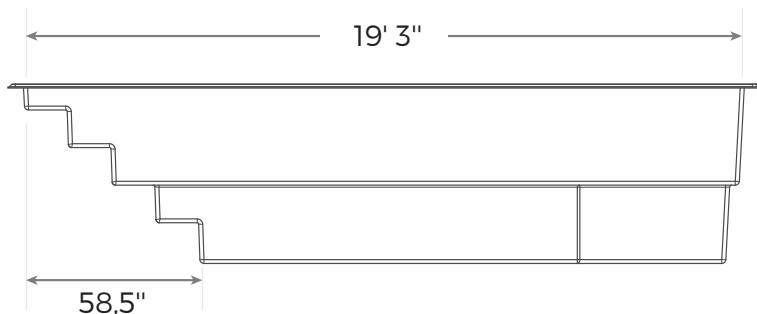

NAUTIKA 821

Our basic pool is delivered in brilliant white, and is also available in grey or blue.

INCLUDED:

Skimmer / Return / Drain

AREA	163 SF
WEIGHT	1000 POUNDS
PERIMETER	54 LINEAR FOOT
VOLUME	559 CUBIC FOOT 4183 US GALLONS 3483 IMP. GALLONS 15 835 LITRES