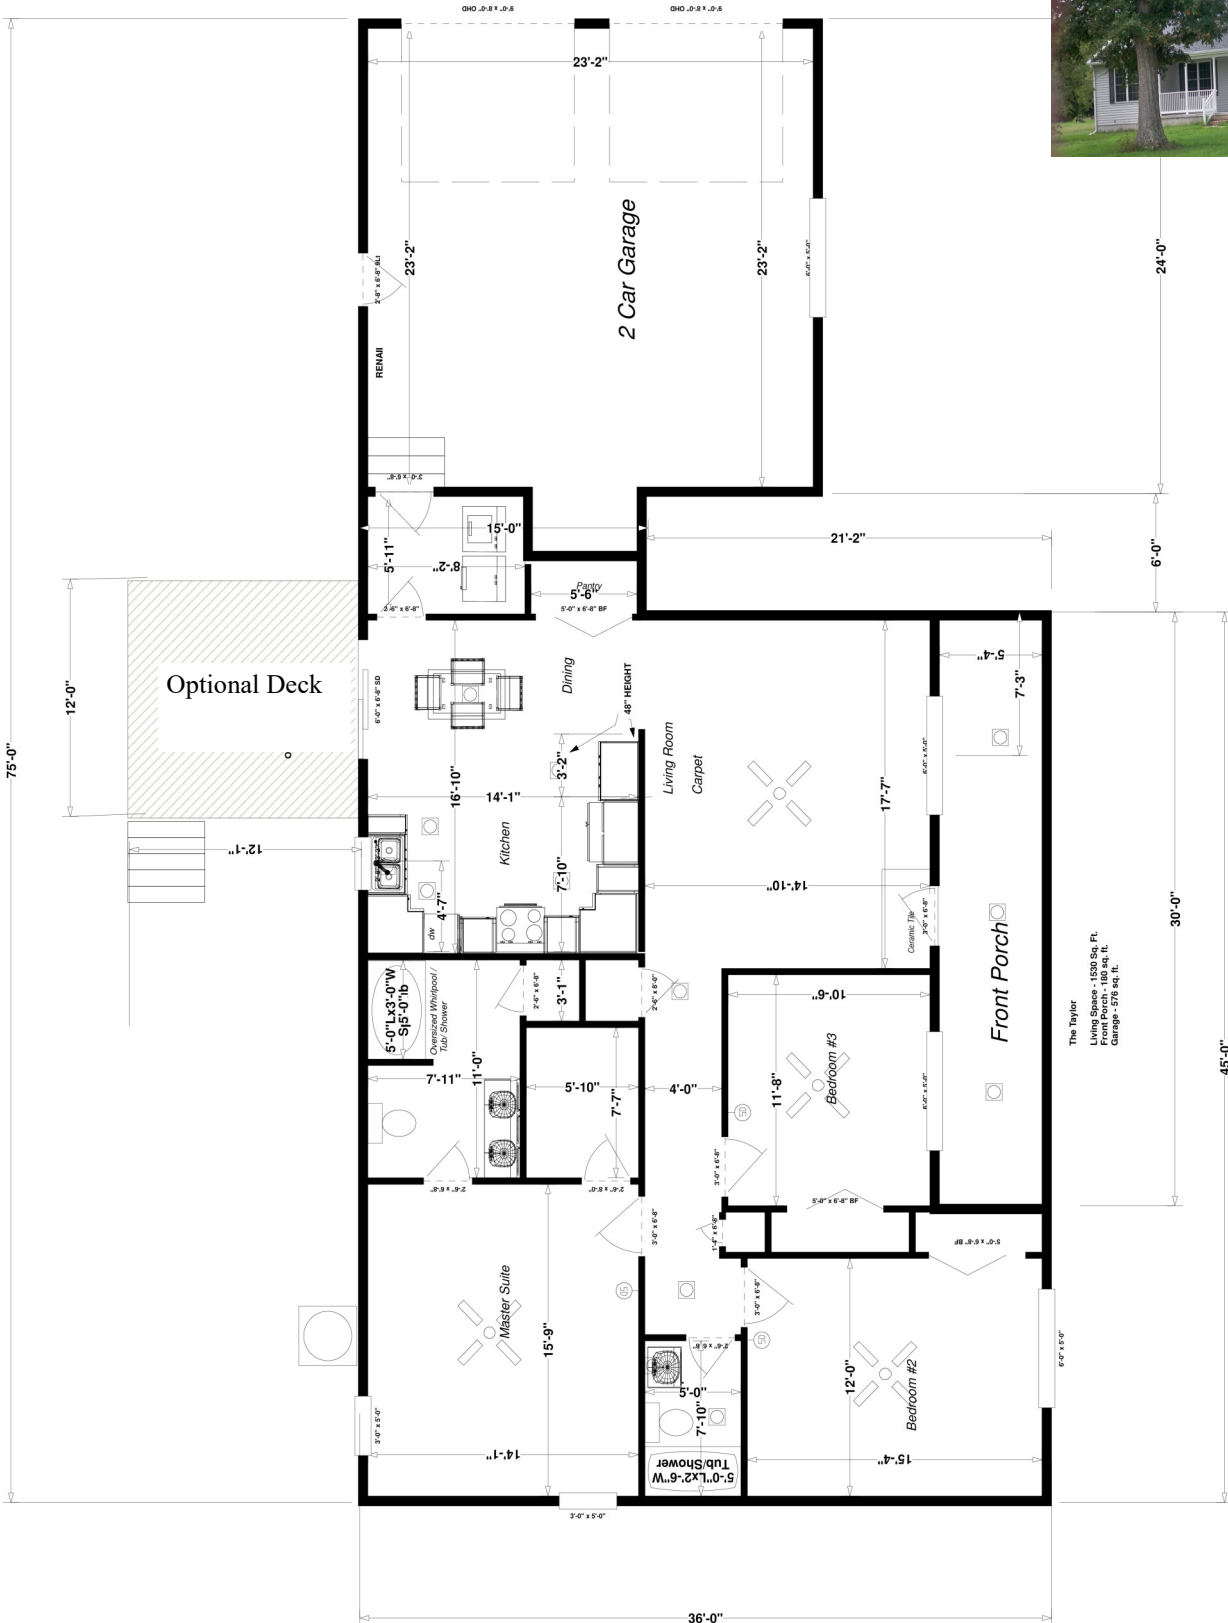

The Taylor

1500 Sq. Ft. Plan # 175

JBSBuildsForLess.COM