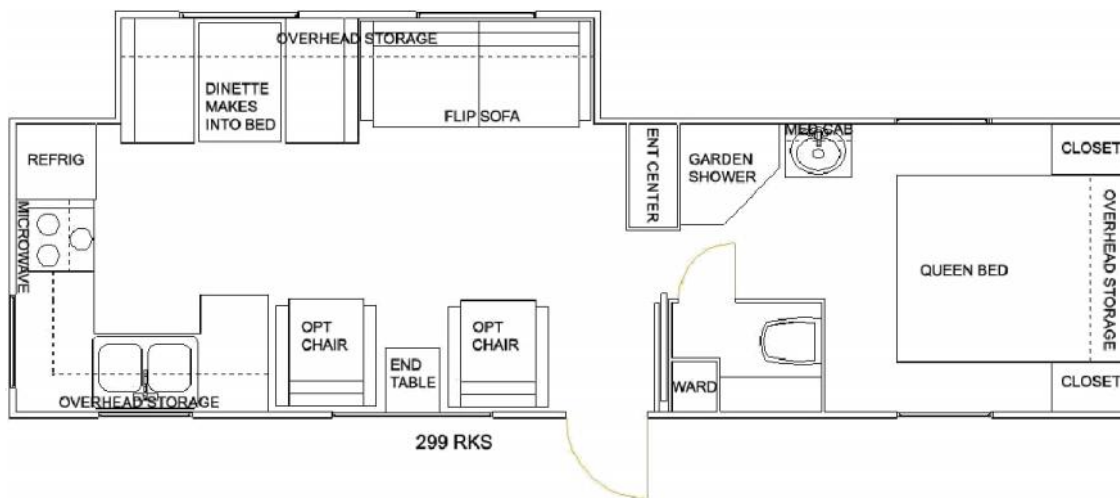

ALLEN CAMPER MFG. CO.

299 RKS

299RKS Travel Trailer Specifications

Gross vehicle weight rating	11500
Dry hitch weight	1110
Unloaded vehicle weight	7100
Cargo carrying capacity	4400
Exterior length	34'5"
Exterior width	8'
Exterior height	11'
Fresh water system	42
Gray water holding tank	38
Black water holding tank	38
Refrigerator	6'
Propane tank LPG	15 gal