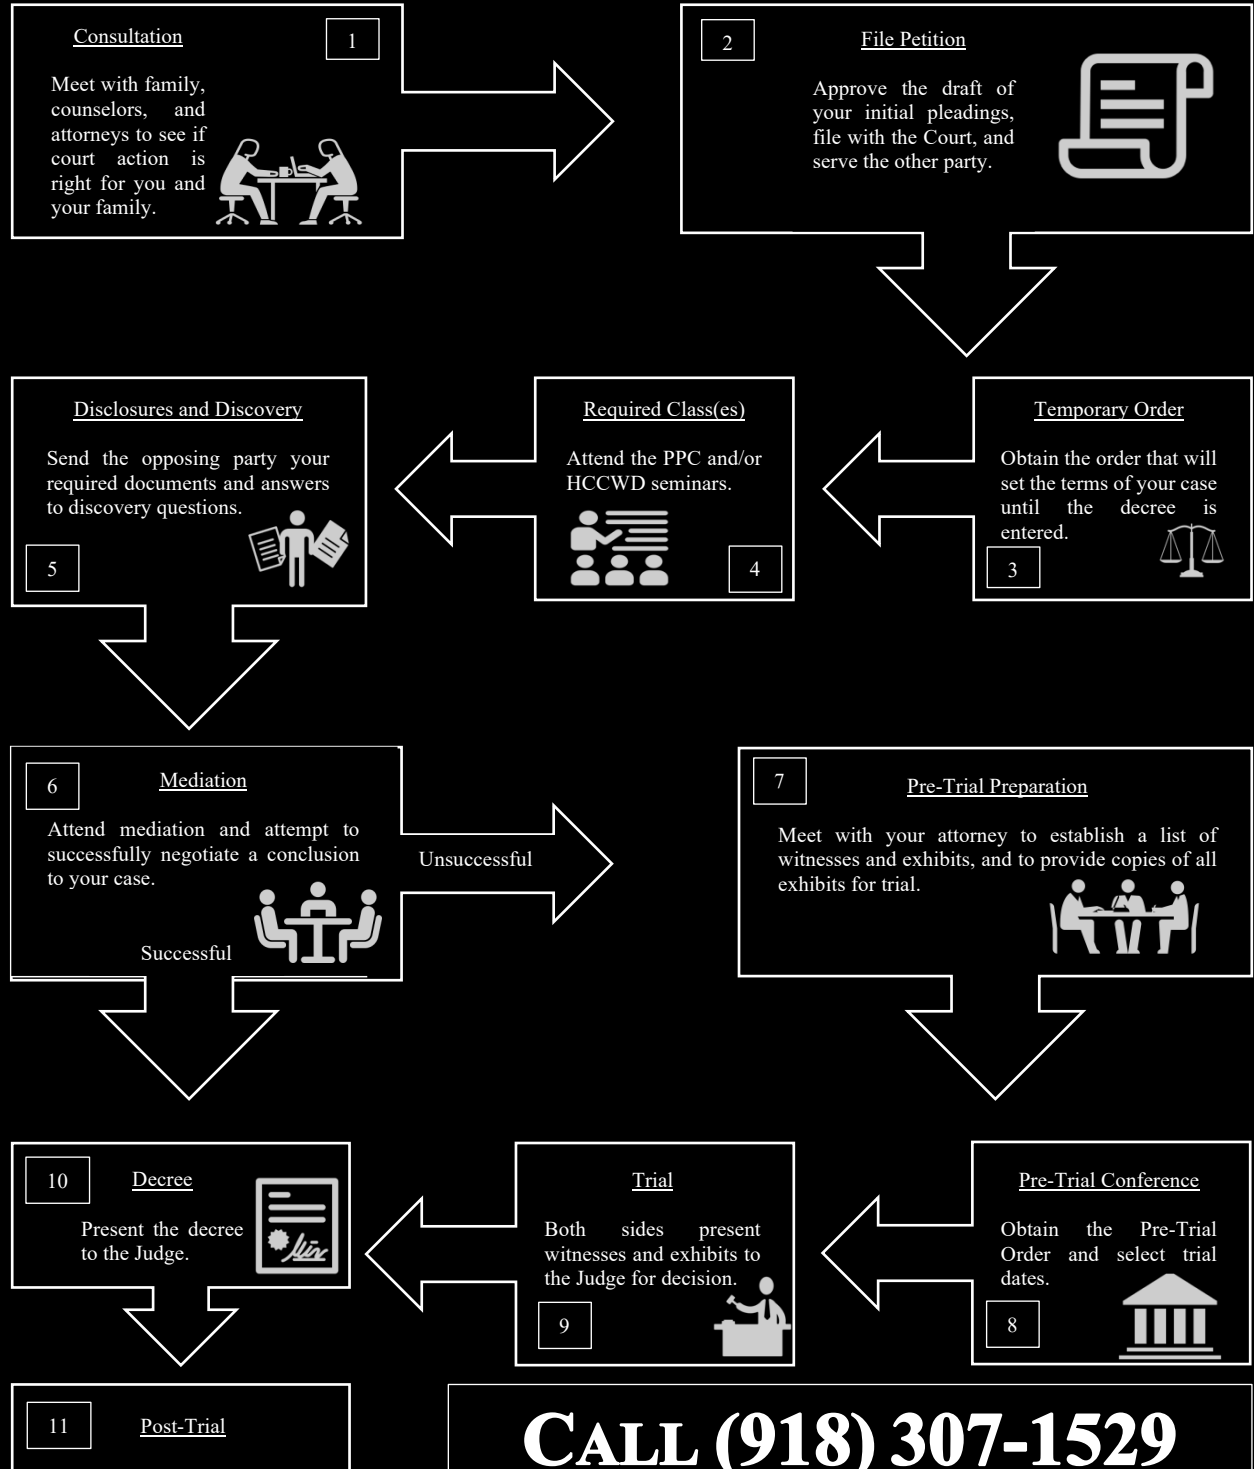

PATERNITY PROCESS IN OKLAHOMA

CALL (918) 307-1529