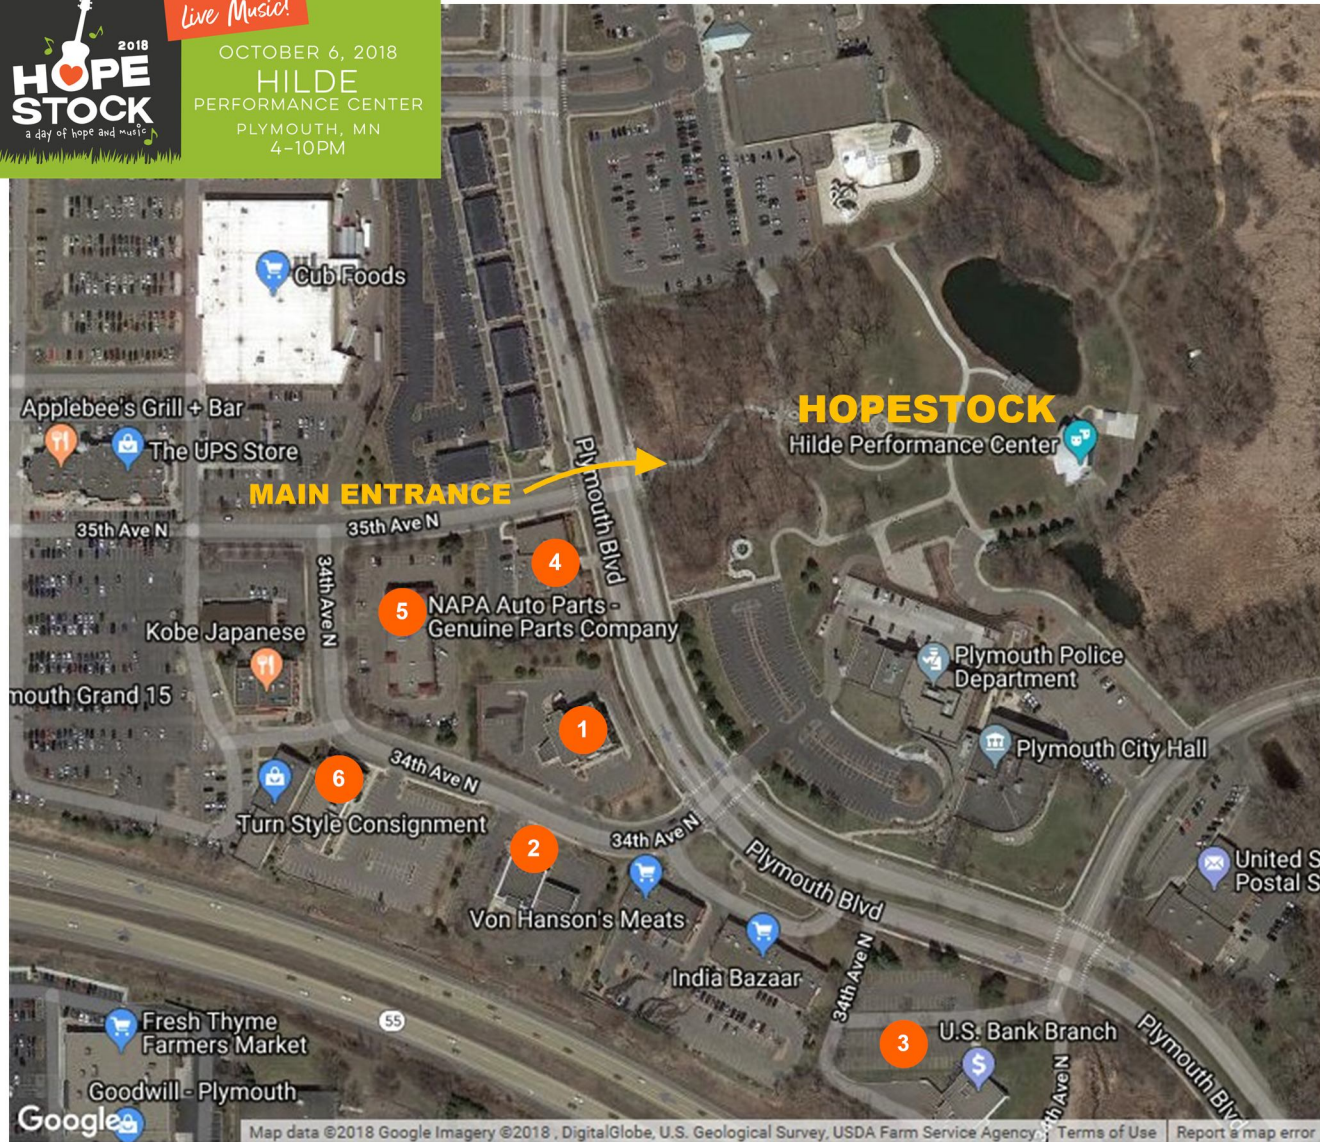

**Live Music!**
  
 OCTOBER 6, 2018
   
**HILDE**
  
 PERFORMANCE CENTER
   
 PLYMOUTH, MN
   
 4-10PM

**HOPESTOCK FREE PARKING NEAR HILDE PERFORMANCE CENTER:**

- 1) Wings Financial, 3455 Plymouth Blvd.
- 2) TCF Bank, 15525 34th Ave N.
- 3) US Bank, 3305 Plymouth Blvd.
- 4) Plymouth Hills Professional Building, 3475 Plymouth Blvd.
- 5) Willy's Auto Detail & Precision Auto, NAPA, 15600 34th Ave N.
- 6) Midwives, Park Dental, OBGYN, 15535 34th Ave N.